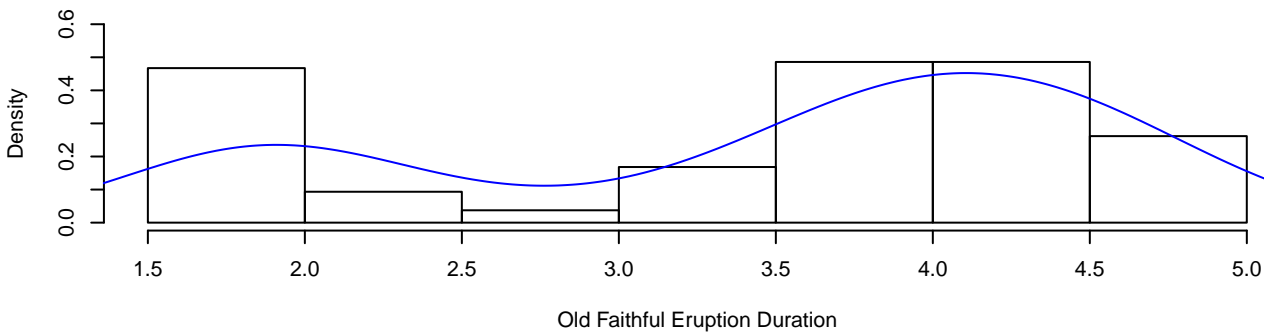

Gaussian kernel function, bandwidth rule mentioned in the text ($\Delta = 0.433$)

Gaussian kernel function, automatic bandwidth rule ($\Delta = 0.368$)

Gaussian kernel function, Sheather–Jones bandwidth rule ($\Delta = 0.185$)