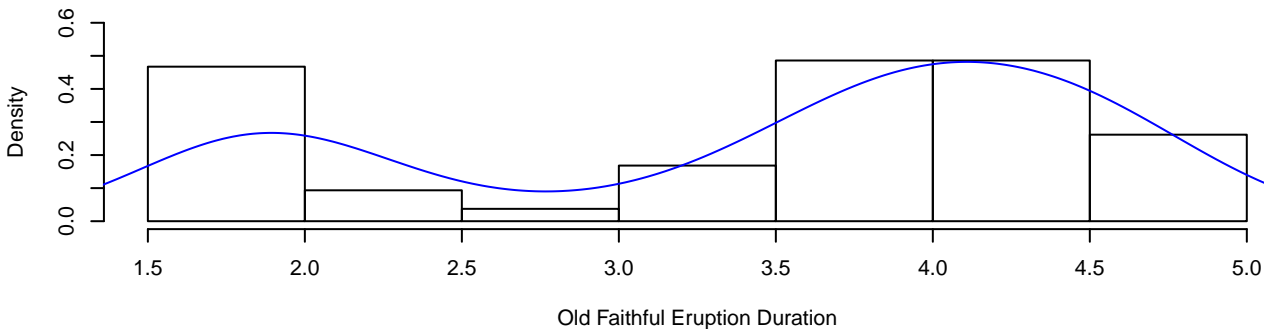

Gaussian kernel function, bandwidth rule mentioned in the text ($\Delta = 0.433$)

Gaussian kernel function, automatic bandwidth rule ($\Delta = 0.368$)

Gaussian kernel function, Sheather–Jones bandwidth rule ($\Delta = 0.185$)