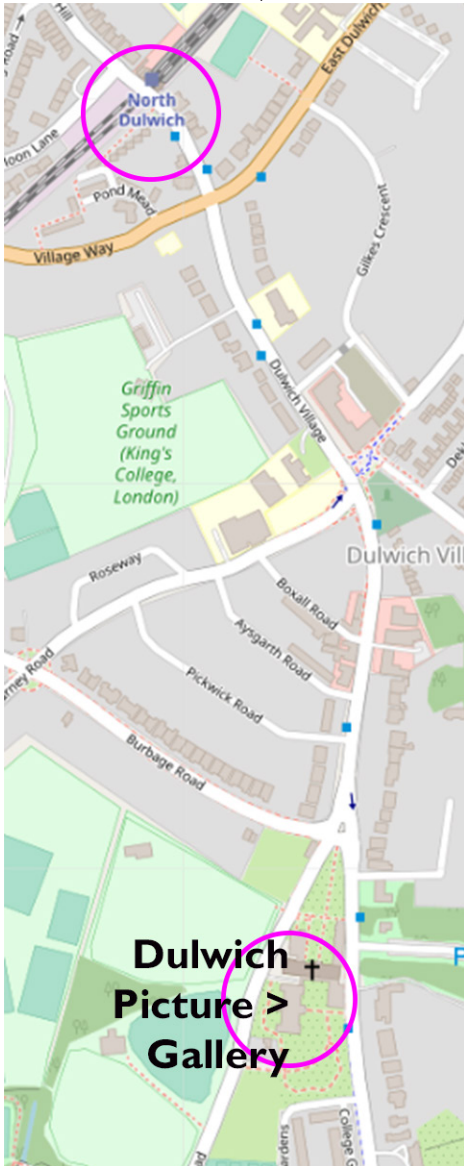

SIR JOHN SOANE DAY

WEDNESDAY, 13 JULY 2022

FINAL 07 Jun 2022

09.45 Queue|on pavement outside Sir John Soane's Museum

10.00 Visit|Sir John Soane's Museum

14.00 Visit and sketch|Dulwich Picture Gallery

15.00 Discovery 2|exercise(s) of your choice

GETTING THERE

SIR JOHN SOANE'S MUSEUM
13 Lincoln's Inn Fields; WC2A 3BP;
<www.soane.org/your-visit>;
W-Sun 10.00-17.00; £0

• Tube Destination|Holborn

Rake's Progress on loan to Tate Britain for
“Hogarth and Europe” exhibit

DULWICH PICTURE GALLERY
Gallery Road; SE21 7AD;
<www.dulwichpicturegallery.org.uk>;
W-Sun 10.00-17.00; advance tickets
required, adults £9, under 30s £5 *if you sign
up NOW* <[www.dulwichpicturegallery.org.
uk/planning-your-visit/under-30s](http://www.dulwichpicturegallery.org.uk/planning-your-visit/under-30s)>!

• Tube Destination|London Bridge

• Train various|LBG>NDL

(North Dulwich, anytime day return,
£7.20)

• Walk south on Dulwich Village Road

• At the “Y” take Gallery Road to
Dulwich Picture Gallery

photo: Tisha Egashira