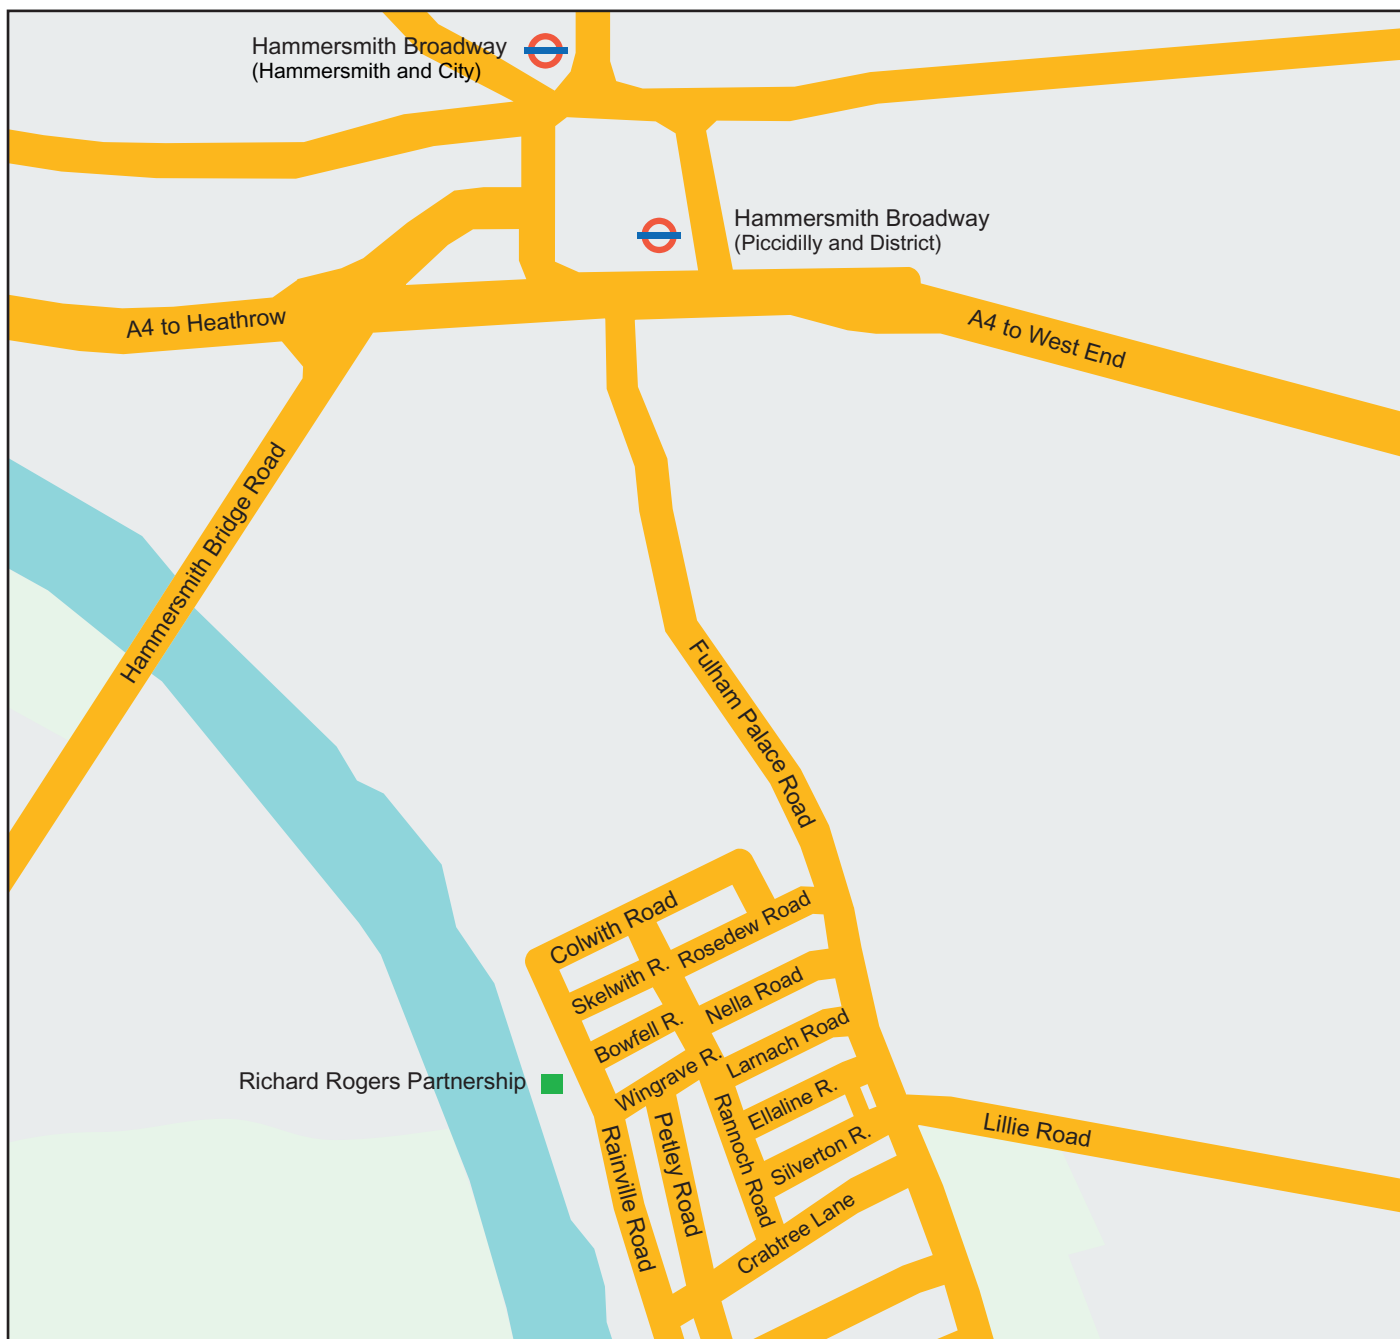

Richard Rogers Partnership

Thames Wharf
Rainville Road
London W6 9HA
United Kingdom
Tel +44 (0) 20 7385 1235
Fax +44 (0) 20 7385 8409
email enquiries@rrp.co.uk