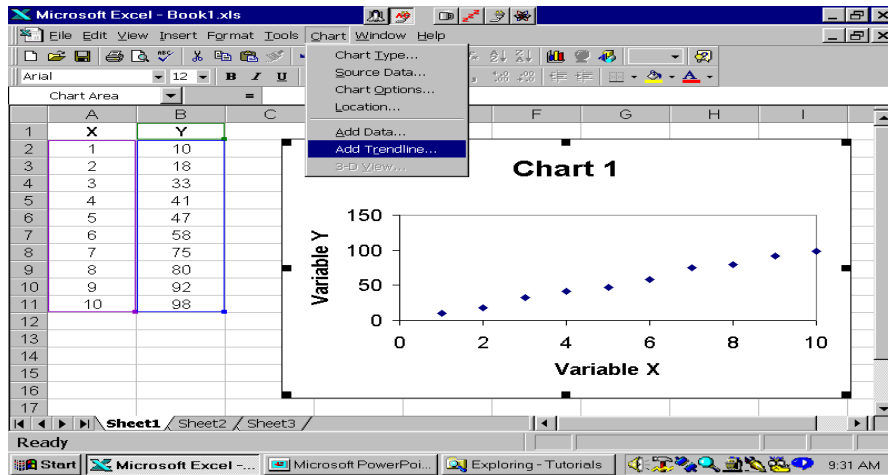

Excel Tutorial

How to Add a Trendline to a Scatter Plot

Make the Chart

Click Chart/Add Trendline

Select the Type of Line

There it is