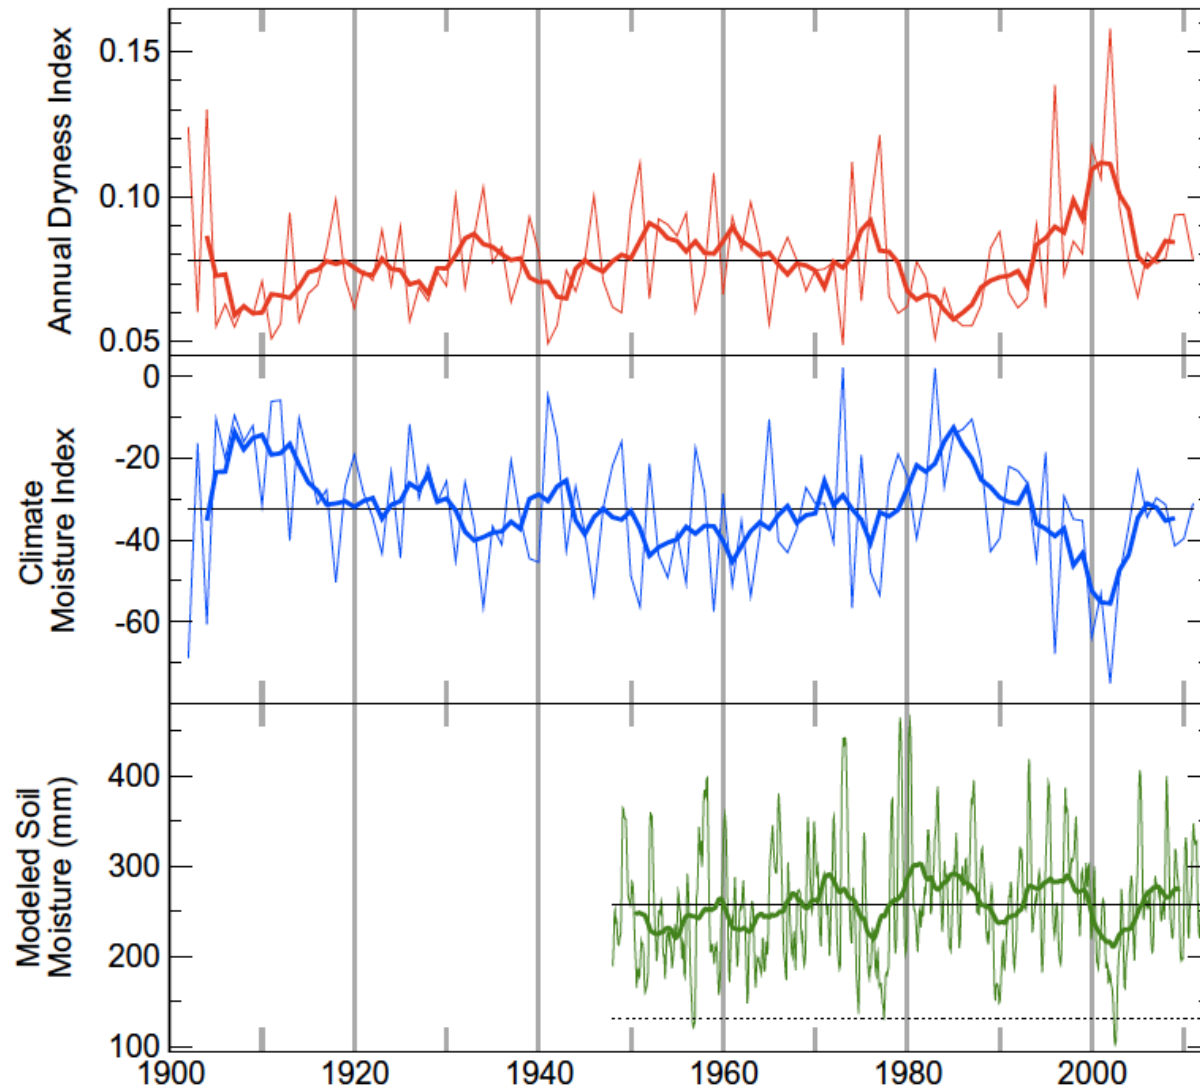

Sudden aspen decline

Climate in last 100 years in Colorado

Worrall et al., Forest Ecology and Management, 2013