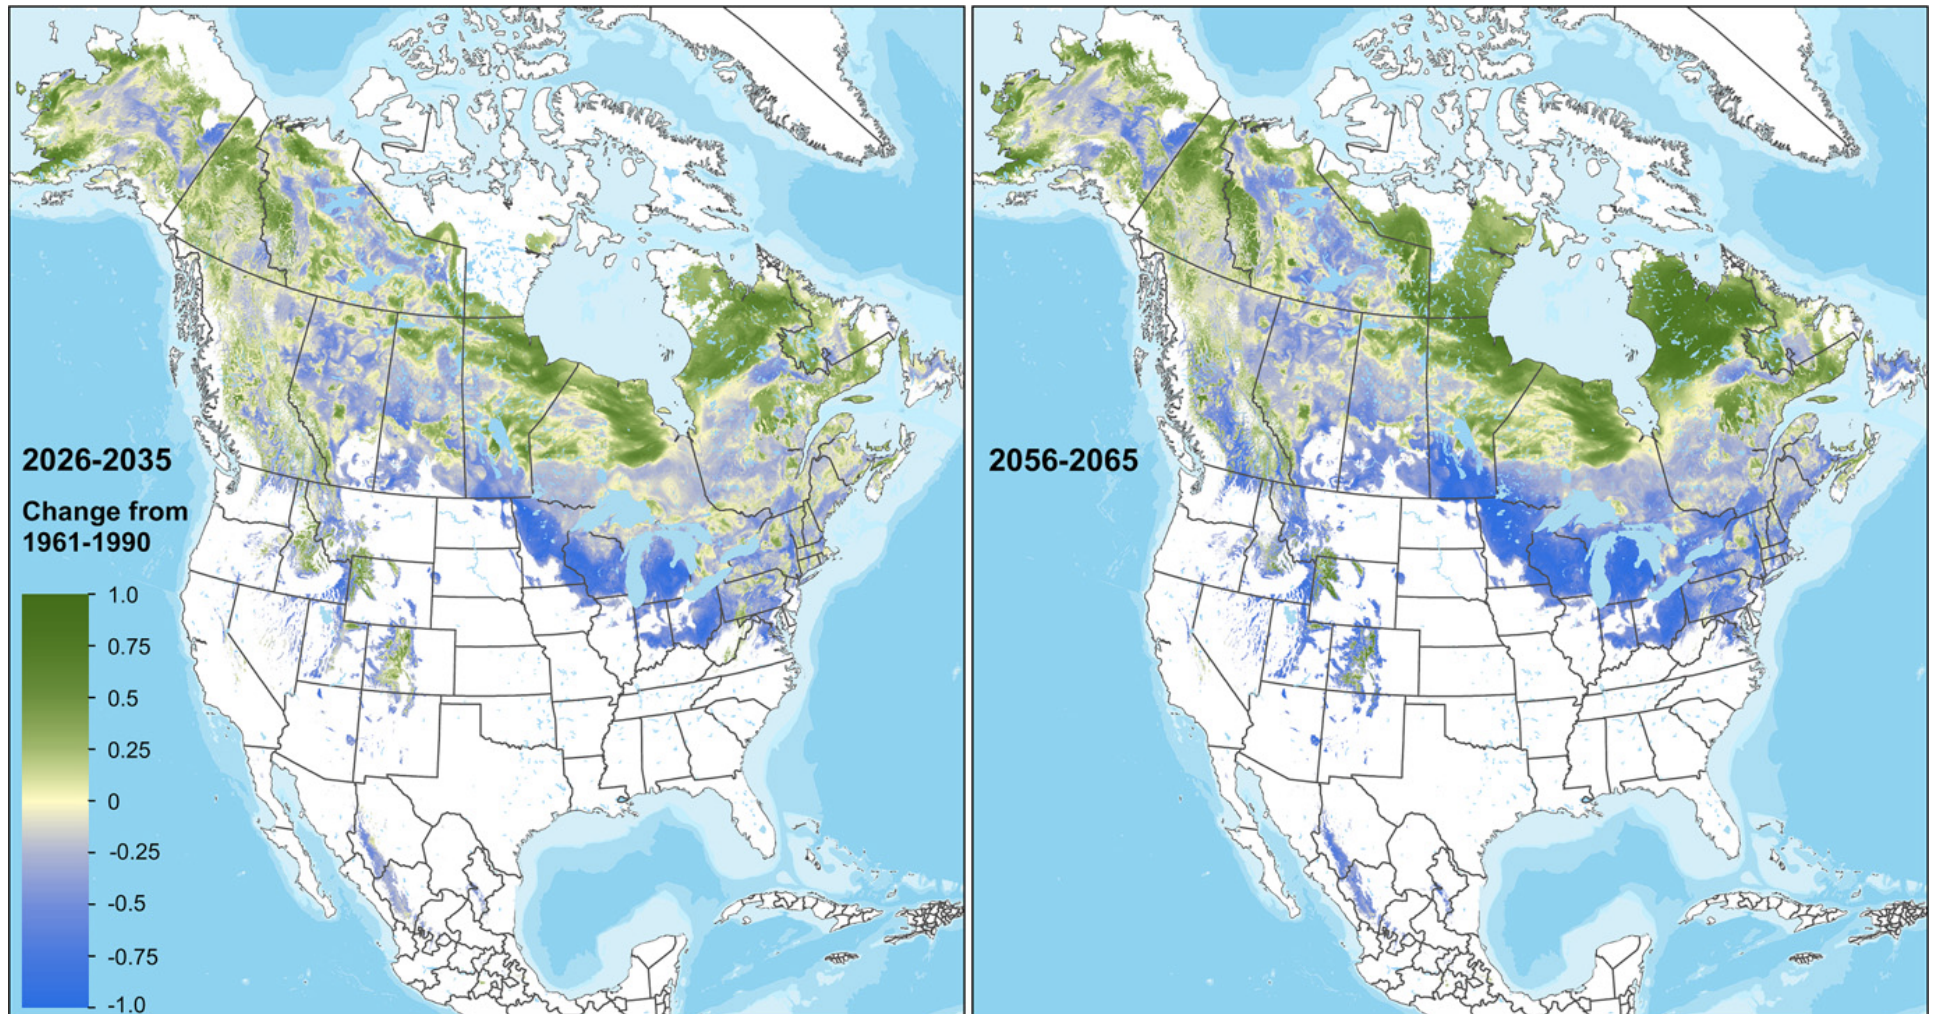

locations of SAD

Sudden aspen decline

stress induced by recent
changes in climate

*Worrall et al., Forest Ecology and
Management, 2013*

Sudden aspen decline

modeled stress (blue) and observed decline (red)

Sudden aspen decline

Climate in last 100 years in Colorado

Worrall et al., Forest Ecology and Management, 2013

Sudden aspen decline

projections of future climate stress

Worrall et al., Forest Ecology and Management, 2013