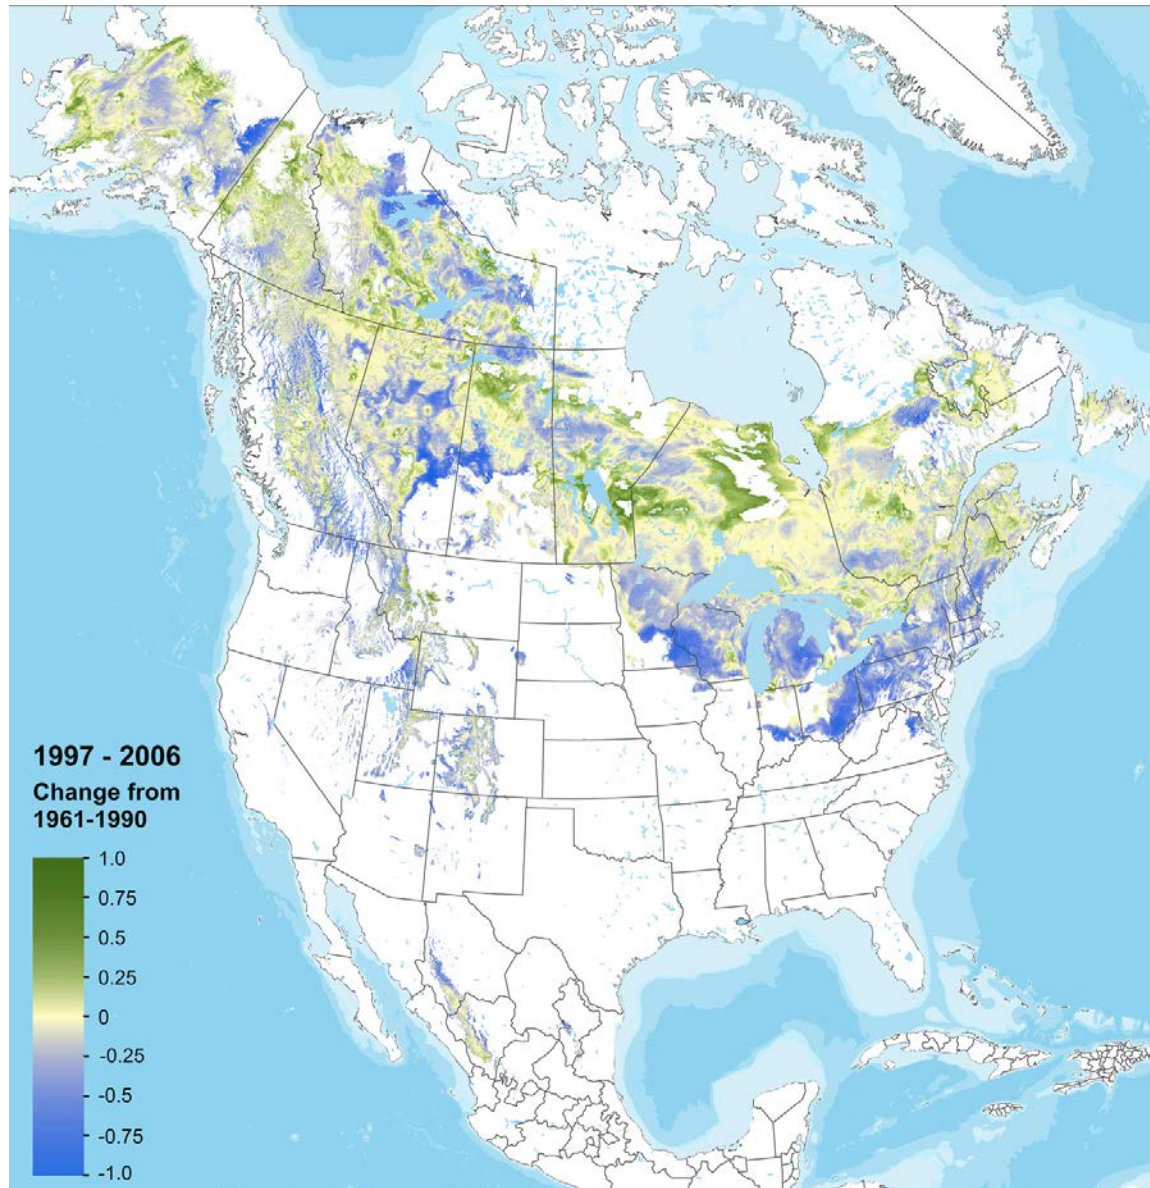

Sudden aspen decline

distribution of fundamental niche of aspen based on species distribution model

Worrall et al., Forest Ecology and Management, 2013

Sudden aspen decline

Photo courtesy of W. Anderegg

Sudden aspen decline

locations of SAD

Sudden aspen decline

stress induced by recent
changes in climate

*Worrall et al., Forest Ecology and
Management, 2013*

Sudden aspen decline

modeled stress (blue) and observed decline (red)