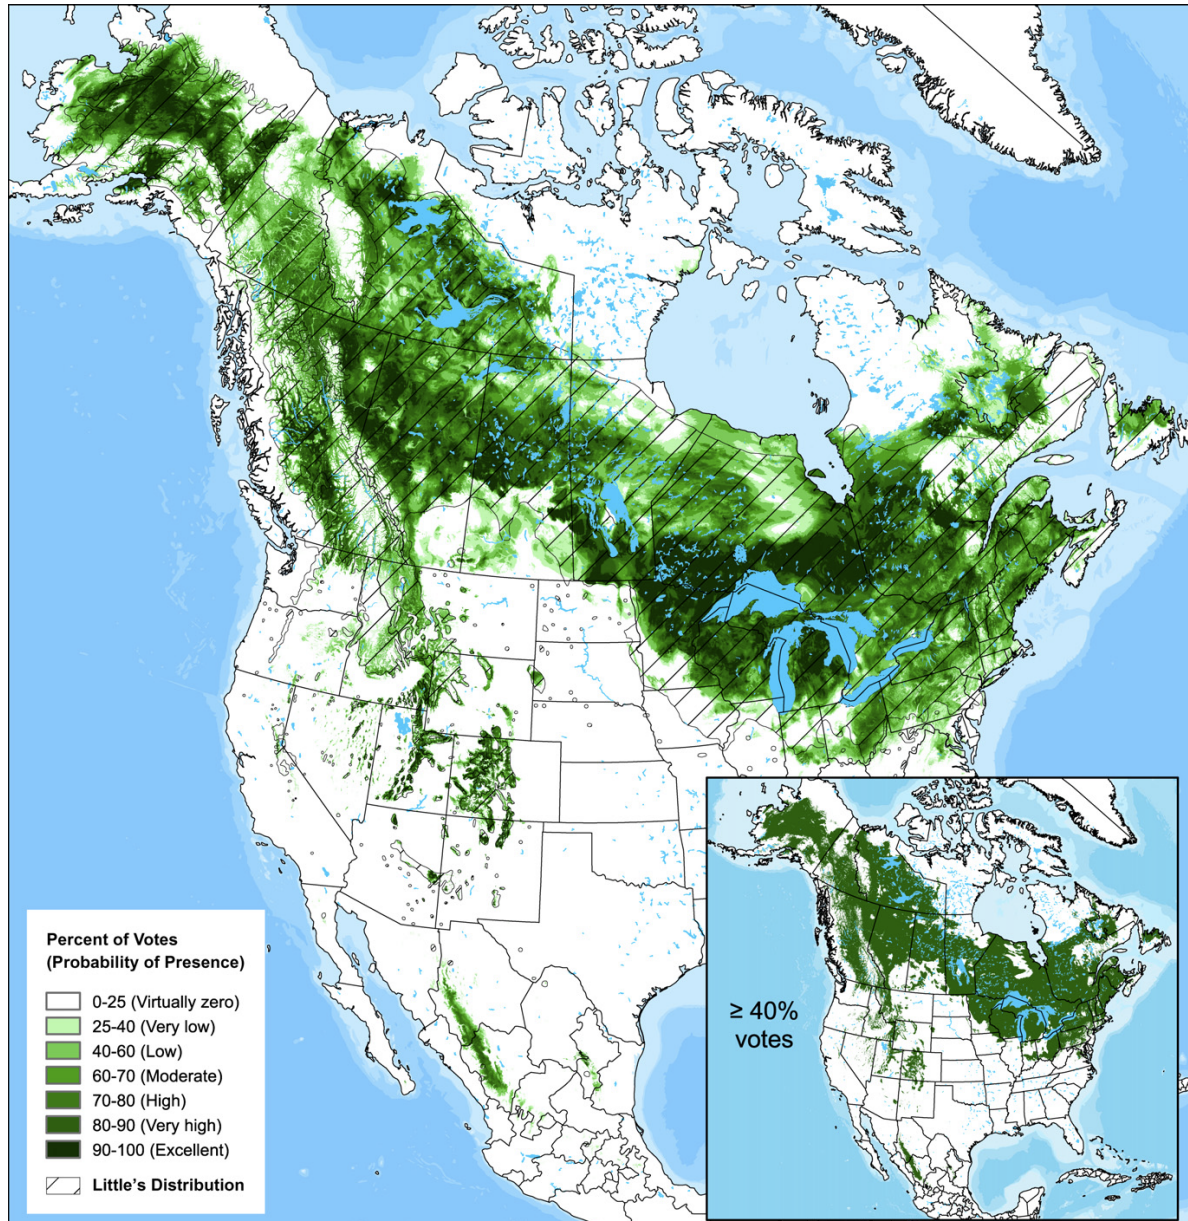

Sudden aspen decline

distribution of fundamental niche of aspen based on species distribution model

Worrall et al., Forest Ecology and Management, 2013

Sudden aspen decline

Photo courtesy of W. Anderegg

Sudden aspen decline

locations of SAD

Sudden aspen decline

stress induced by recent
changes in climate

*Worrall et al., Forest Ecology and
Management, 2013*

Sudden aspen decline

modeled stress (blue) and observed decline (red)