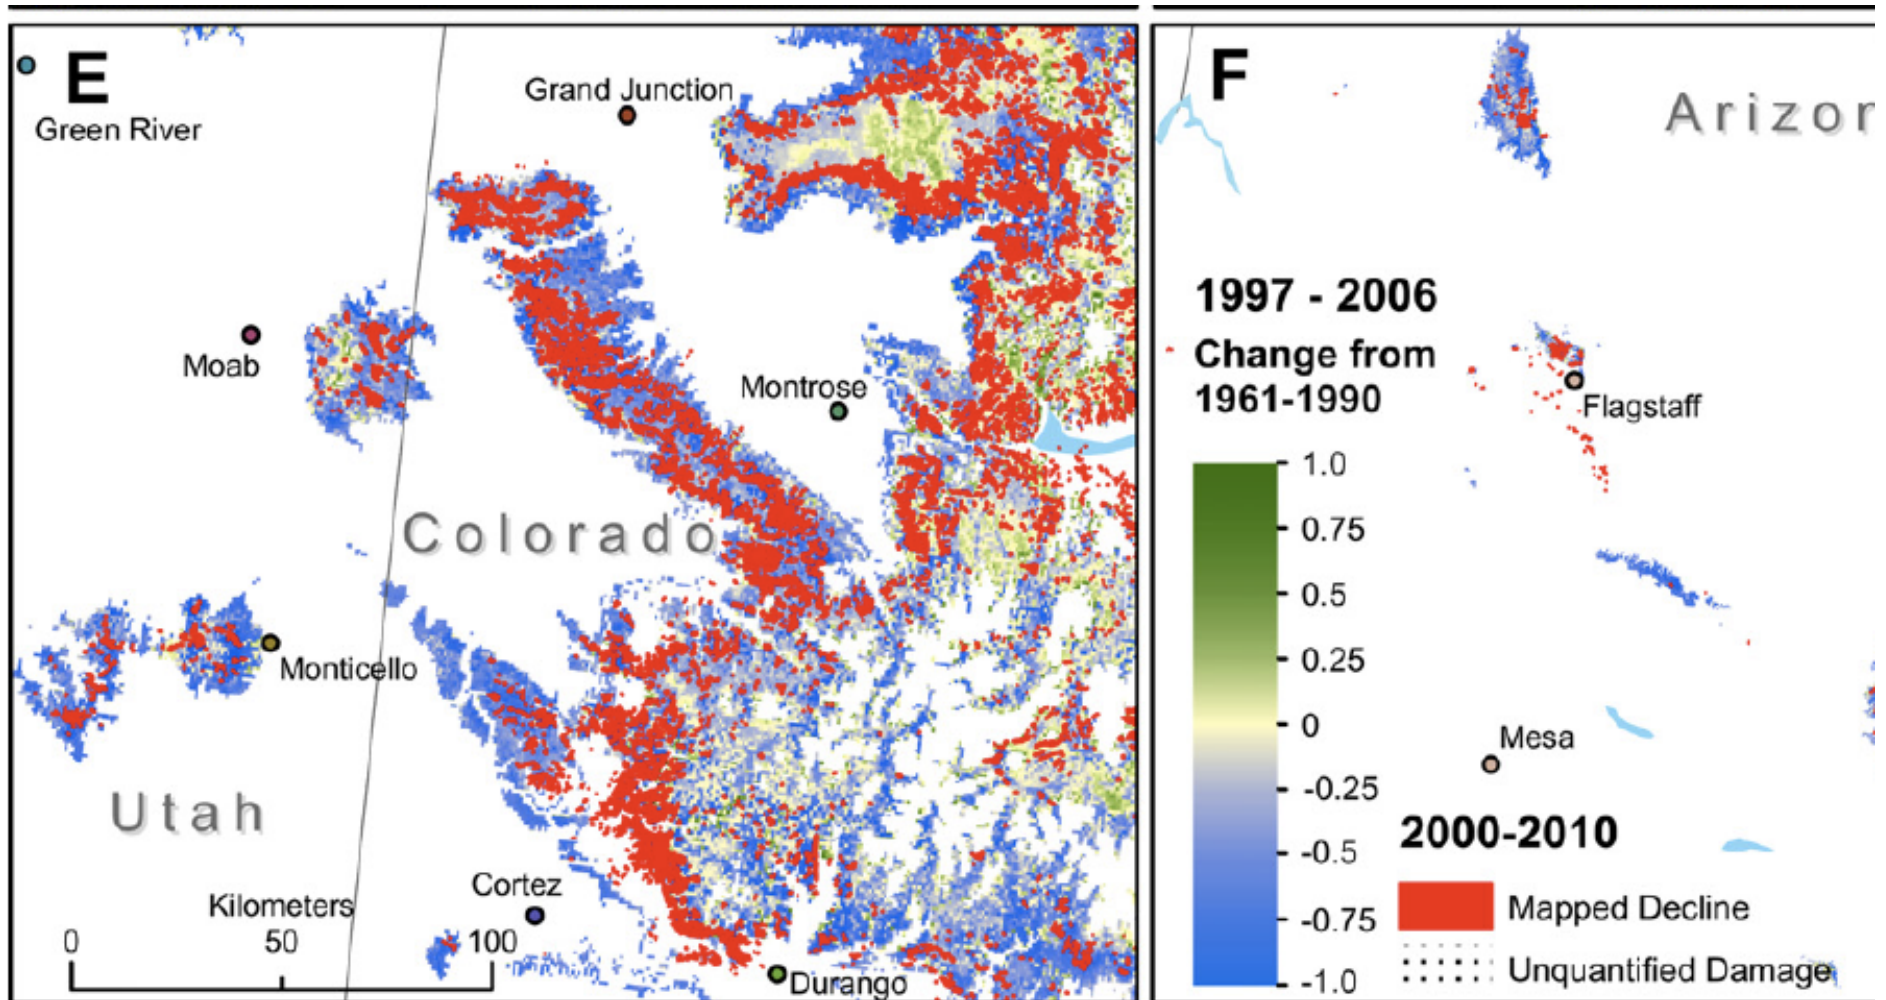

Sudden aspen decline

distribution of fundamental niche of aspen based on species distribution model

Worrall et al., Forest Ecology and Management, 2013

Sudden aspen decline

Photo courtesy of W. Anderegg

Sudden aspen decline

locations of SAD

Sudden aspen decline

stress induced by recent
changes in climate

*Worrall et al., Forest Ecology and
Management, 2013*

Sudden aspen decline

modeled stress (blue) and observed decline (red)

Sudden aspen decline

Climate in last 100 years in Colorado

Worrall et al., Forest Ecology and Management, 2013

Sudden aspen decline

projections of future climate stress

Worrall et al., Forest Ecology and Management, 2013