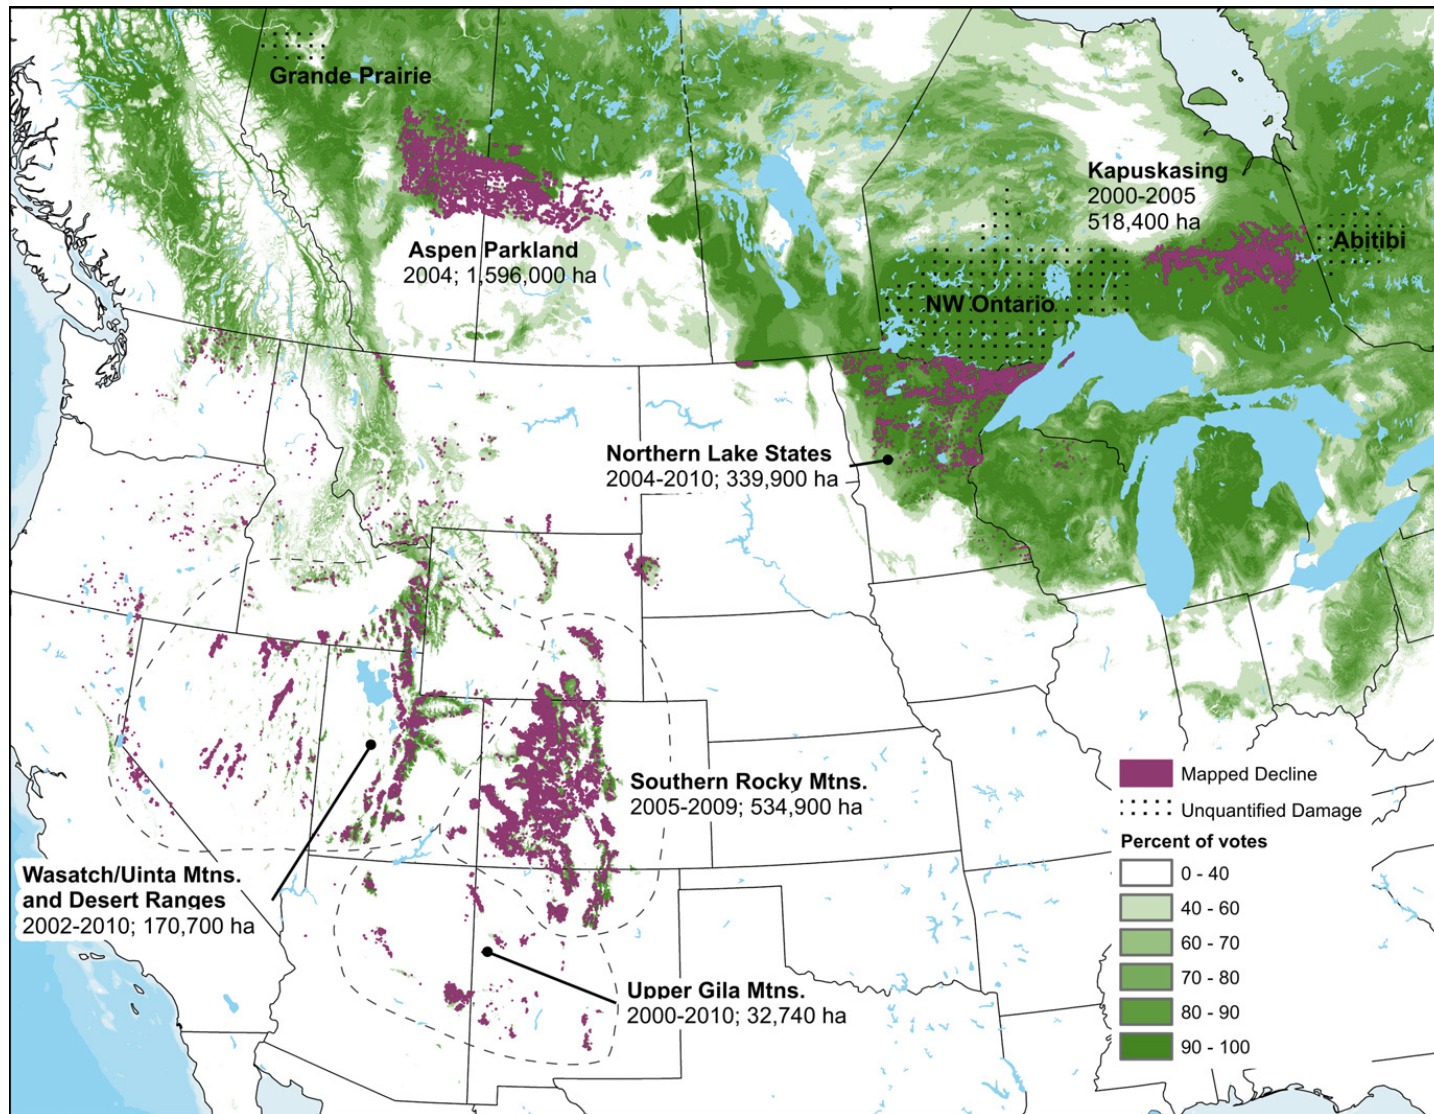

Sudden aspen decline

distribution of fundamental niche of aspen based on species distribution model

Worrall et al., Forest Ecology and Management, 2013

Sudden aspen decline

Photo courtesy of W. Anderegg

Sudden aspen decline

locations of SAD

Sudden aspen decline

stress induced by recent
changes in climate

*Worrall et al., Forest Ecology and
Management, 2013*

Sudden aspen decline

modeled stress (blue) and observed decline (red)