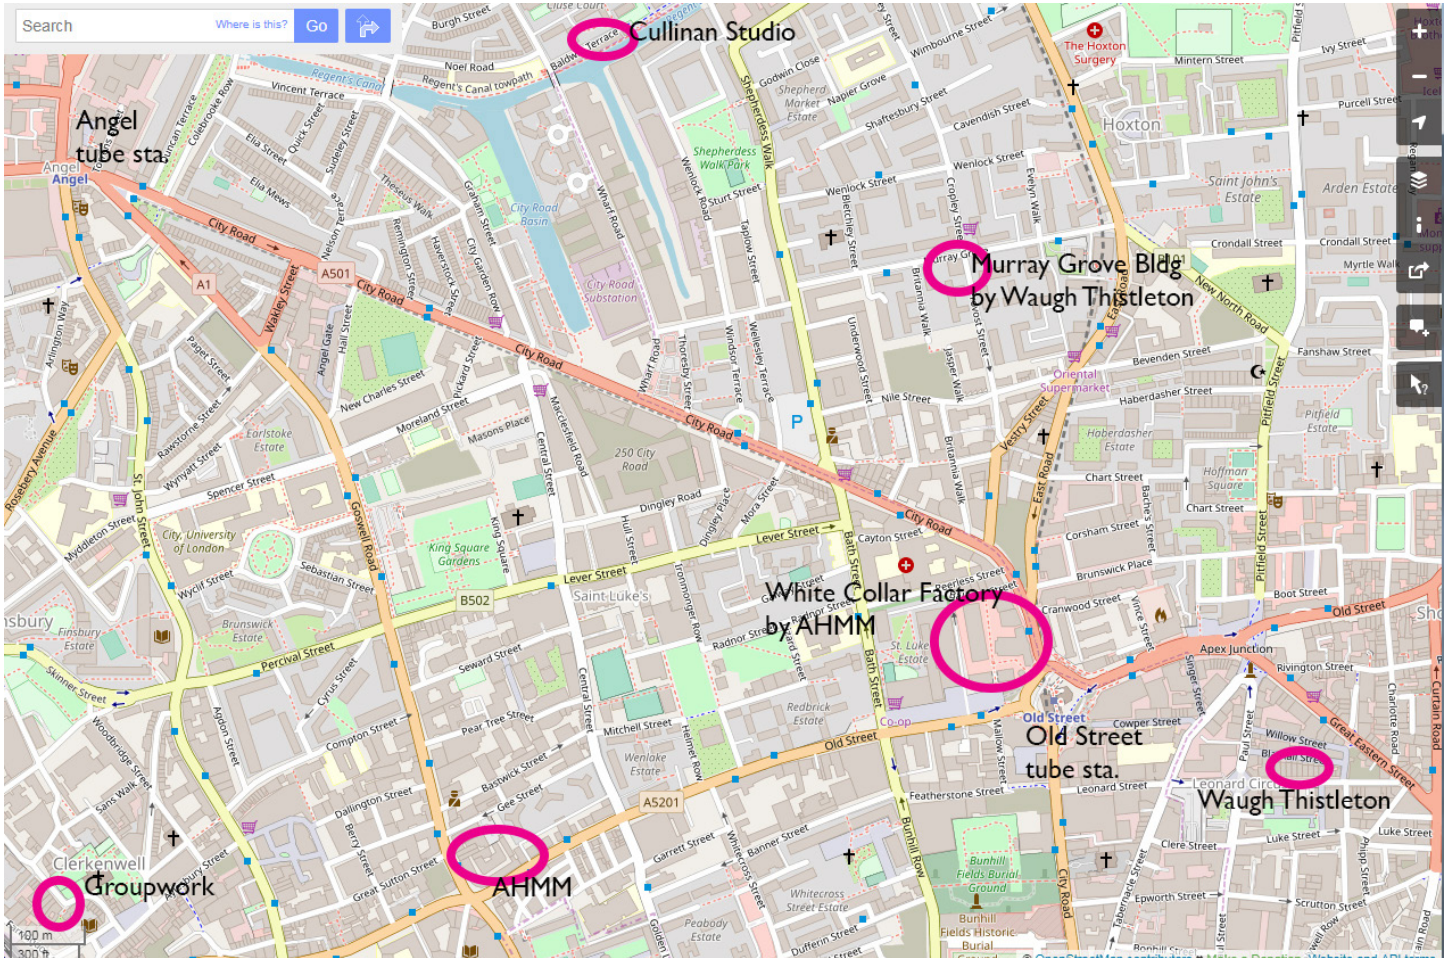

WEDNESDAY, JULY 17, 2019

Green Serpentine Pavilion Charette

N O T E S

GETTING THERE.

09:00 Team Aldgate at Cullinan Studio
5 Baldwin Terrace, Islington, London N1 7RU, UK
<http://cullinanstudio.com/>.
Hosted by Roddy Langmuir

Mae Baja, Shudan He, Jinjie Li, Becca Behrens

09:00 Team Barbican at Groupwork
15A Clerkenwell Close, London EC1R 0AA.
<http://groupwork.uk.com/#>
Hosted by Amin Taha

Regan Campbell, Esmeralda DeLeora, Gabby Keim, Jessie Macomber

09:00 Team Chancery Lane at Waugh Thistleton
77 Leonard St, Hackney, London EC2A 4QS
<http://waughthistleton.com/>.
Hosted by Andrew Waugh.

Bret Carter, Sam Jesser, Fatima Partida, Alayne Chipman

You know how to get to your assigned office, been there, done that! The map above is just a reminder.