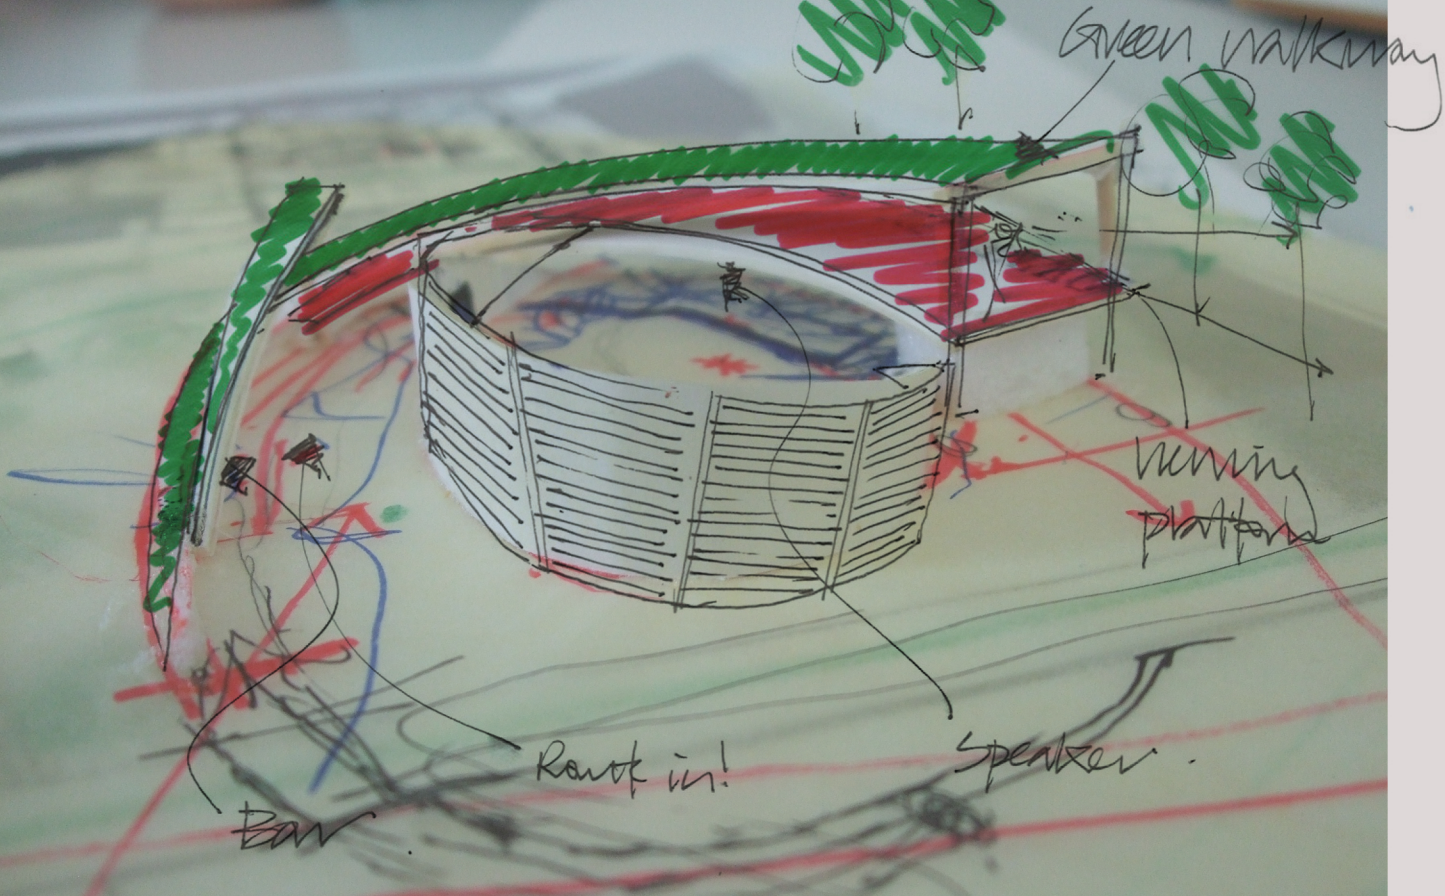

ARUP

Green walkway

running platform

Speaker

Row of in!

Bar

staples

Green  
roof

timber  
cladding

platform

seating Area

viem new  
hyde Park

Heating  
vegetation -  
(specien unkon)

Bow / Pool

Jenny

SERPENTINE GALLERY

PEDESTRIAN PATH