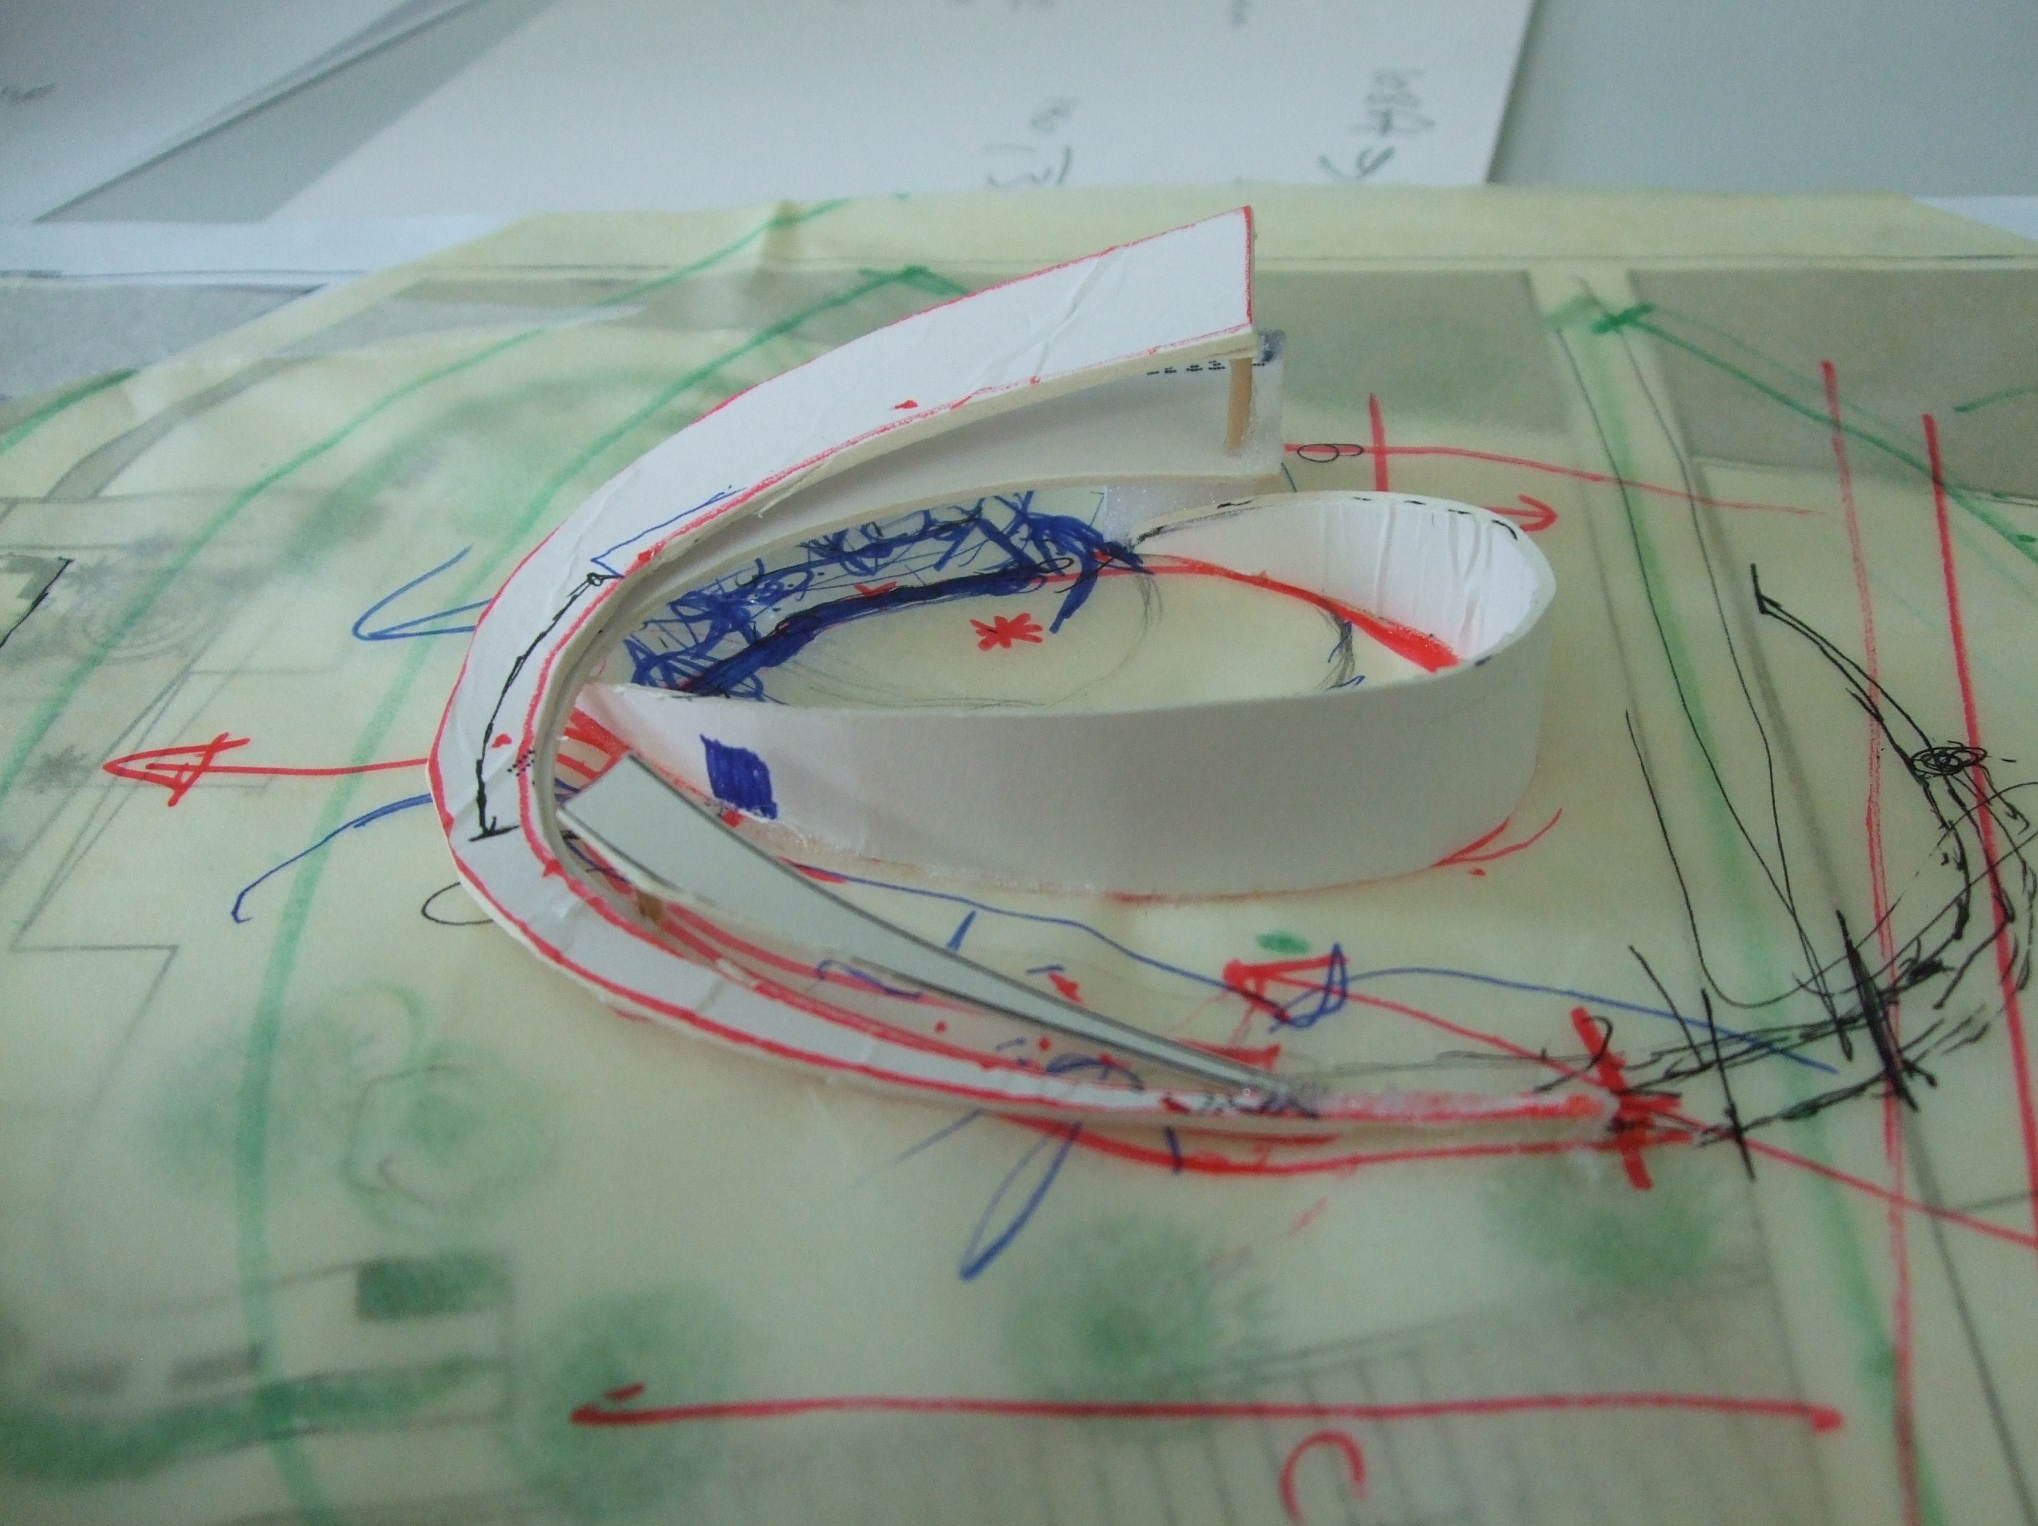

ARUP

Green walkway

running platform

Speaker

Row of in!

Bar

staples

Green  
roof

timber  
cladding

platform

seating Area

viem new  
hyde Park

Heating  
vegetation -  
(specien unkon)

Bow / Pool

Jenny

SERPENTINE GALLERY

PEDESTRIAN PATH