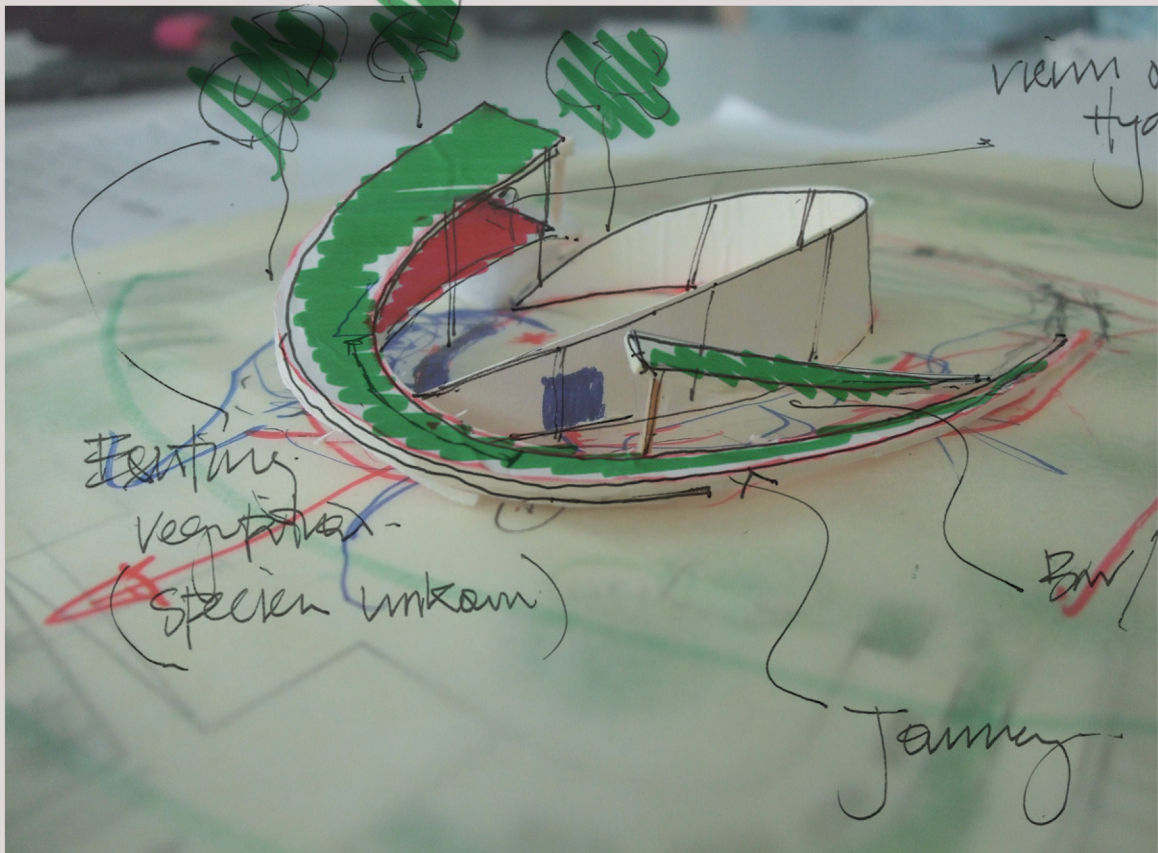

ARUP

Green walkway

running platform

Speaker

Row of in!

Bar

staples

Green  
roof

timber  
cladding

platform

seating Area

viem new  
hyde Park

Heating  
vegetation -  
(specien unkon)

Bow / Pool

Jenny

SERPENTINE GALLERY

PEDESTRIAN PATH