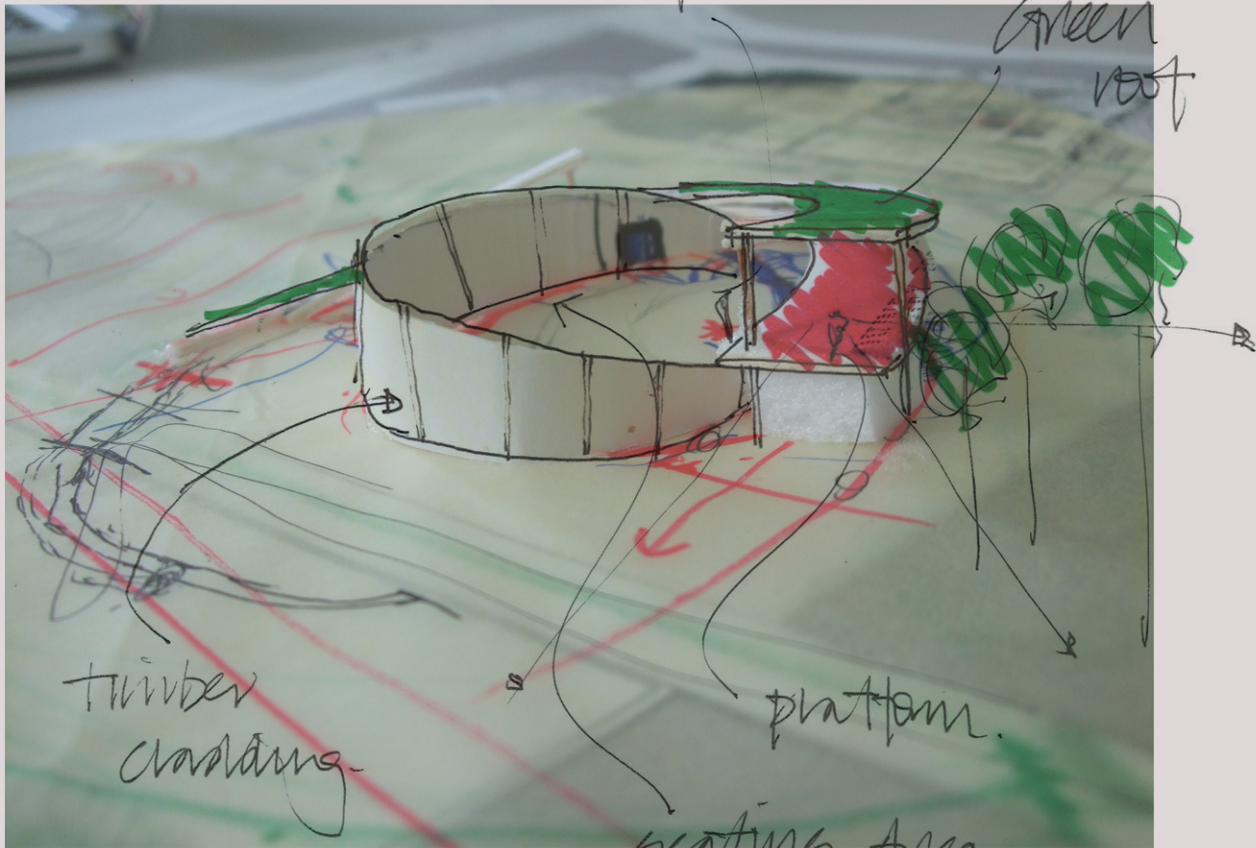

ARUP

Green walkway

running platform

Speaker

Row of in!

Bar

staples

Green  
roof

timber  
cladding

platform

seating Area

viem new  
hyde Park

Heating  
vegetation -  
(specien unkon)

Bow / Pool

Jenny

SERPENTINE GALLERY

PEDESTRIAN PATH