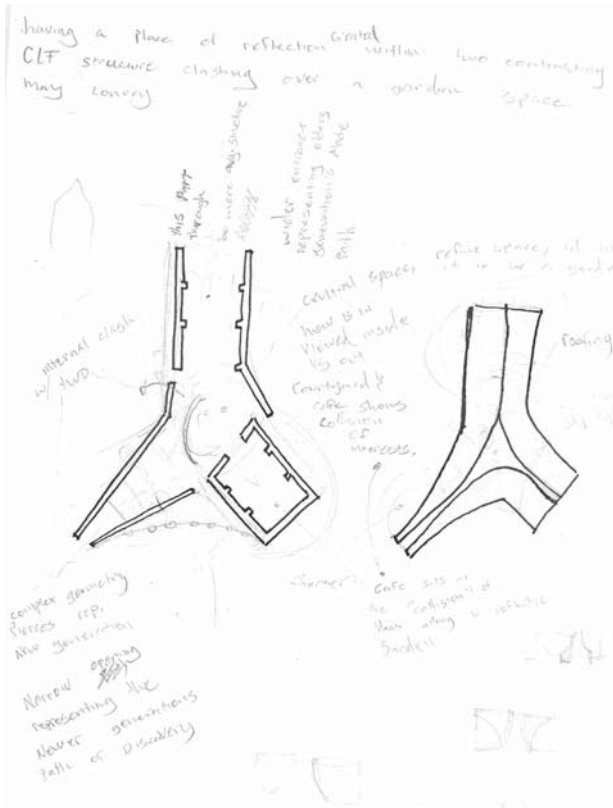

Regeneration

Charette 2022

Team Ouse – Maddie Smith, Joe Rasmussen, Mariah Soriano

Concept & Goals

- **Concept:** The cyclical nature and dialogue between new and old generational thinking
- **Goals:**
 - To take users on a journey that engages between old and new generational concepts through the expression of movement, material, structure, and texture.
 - To explore the different spatial and experiential qualities of CLT
 - To explore the conflict between new and old ways of thinking

Program

Precedents

- E26 Bast
 - MONTBRUN-BOCAGE, FRANCE
- Haus Gables
 - ATLANTA, GEORGIA, USA
- CLT Park Harumi
 - TOKOYO, JAPAN

Existing Site Photos

Site Analysis

-  Trees
-  Wind Direction
-  Fence
-  Pedestrian Path
-  Vehicular Path

Preliminary Sketches

Site Plan

Floor Plan

Circulation Diagram

Sustainability

CLT

Daylight

Natural Ventilation

Section – North facing

Section - South-facing

Exterior Perspective

Exterior Perspective

Interior Perspective

Connection Details

Seating Detail