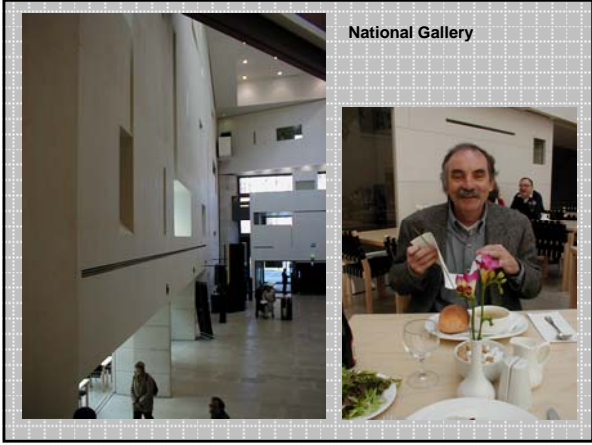

Aqua Loo  
Beatty Collection Atrium

National Gallery

Wagamama's

Pearce St. DART Station