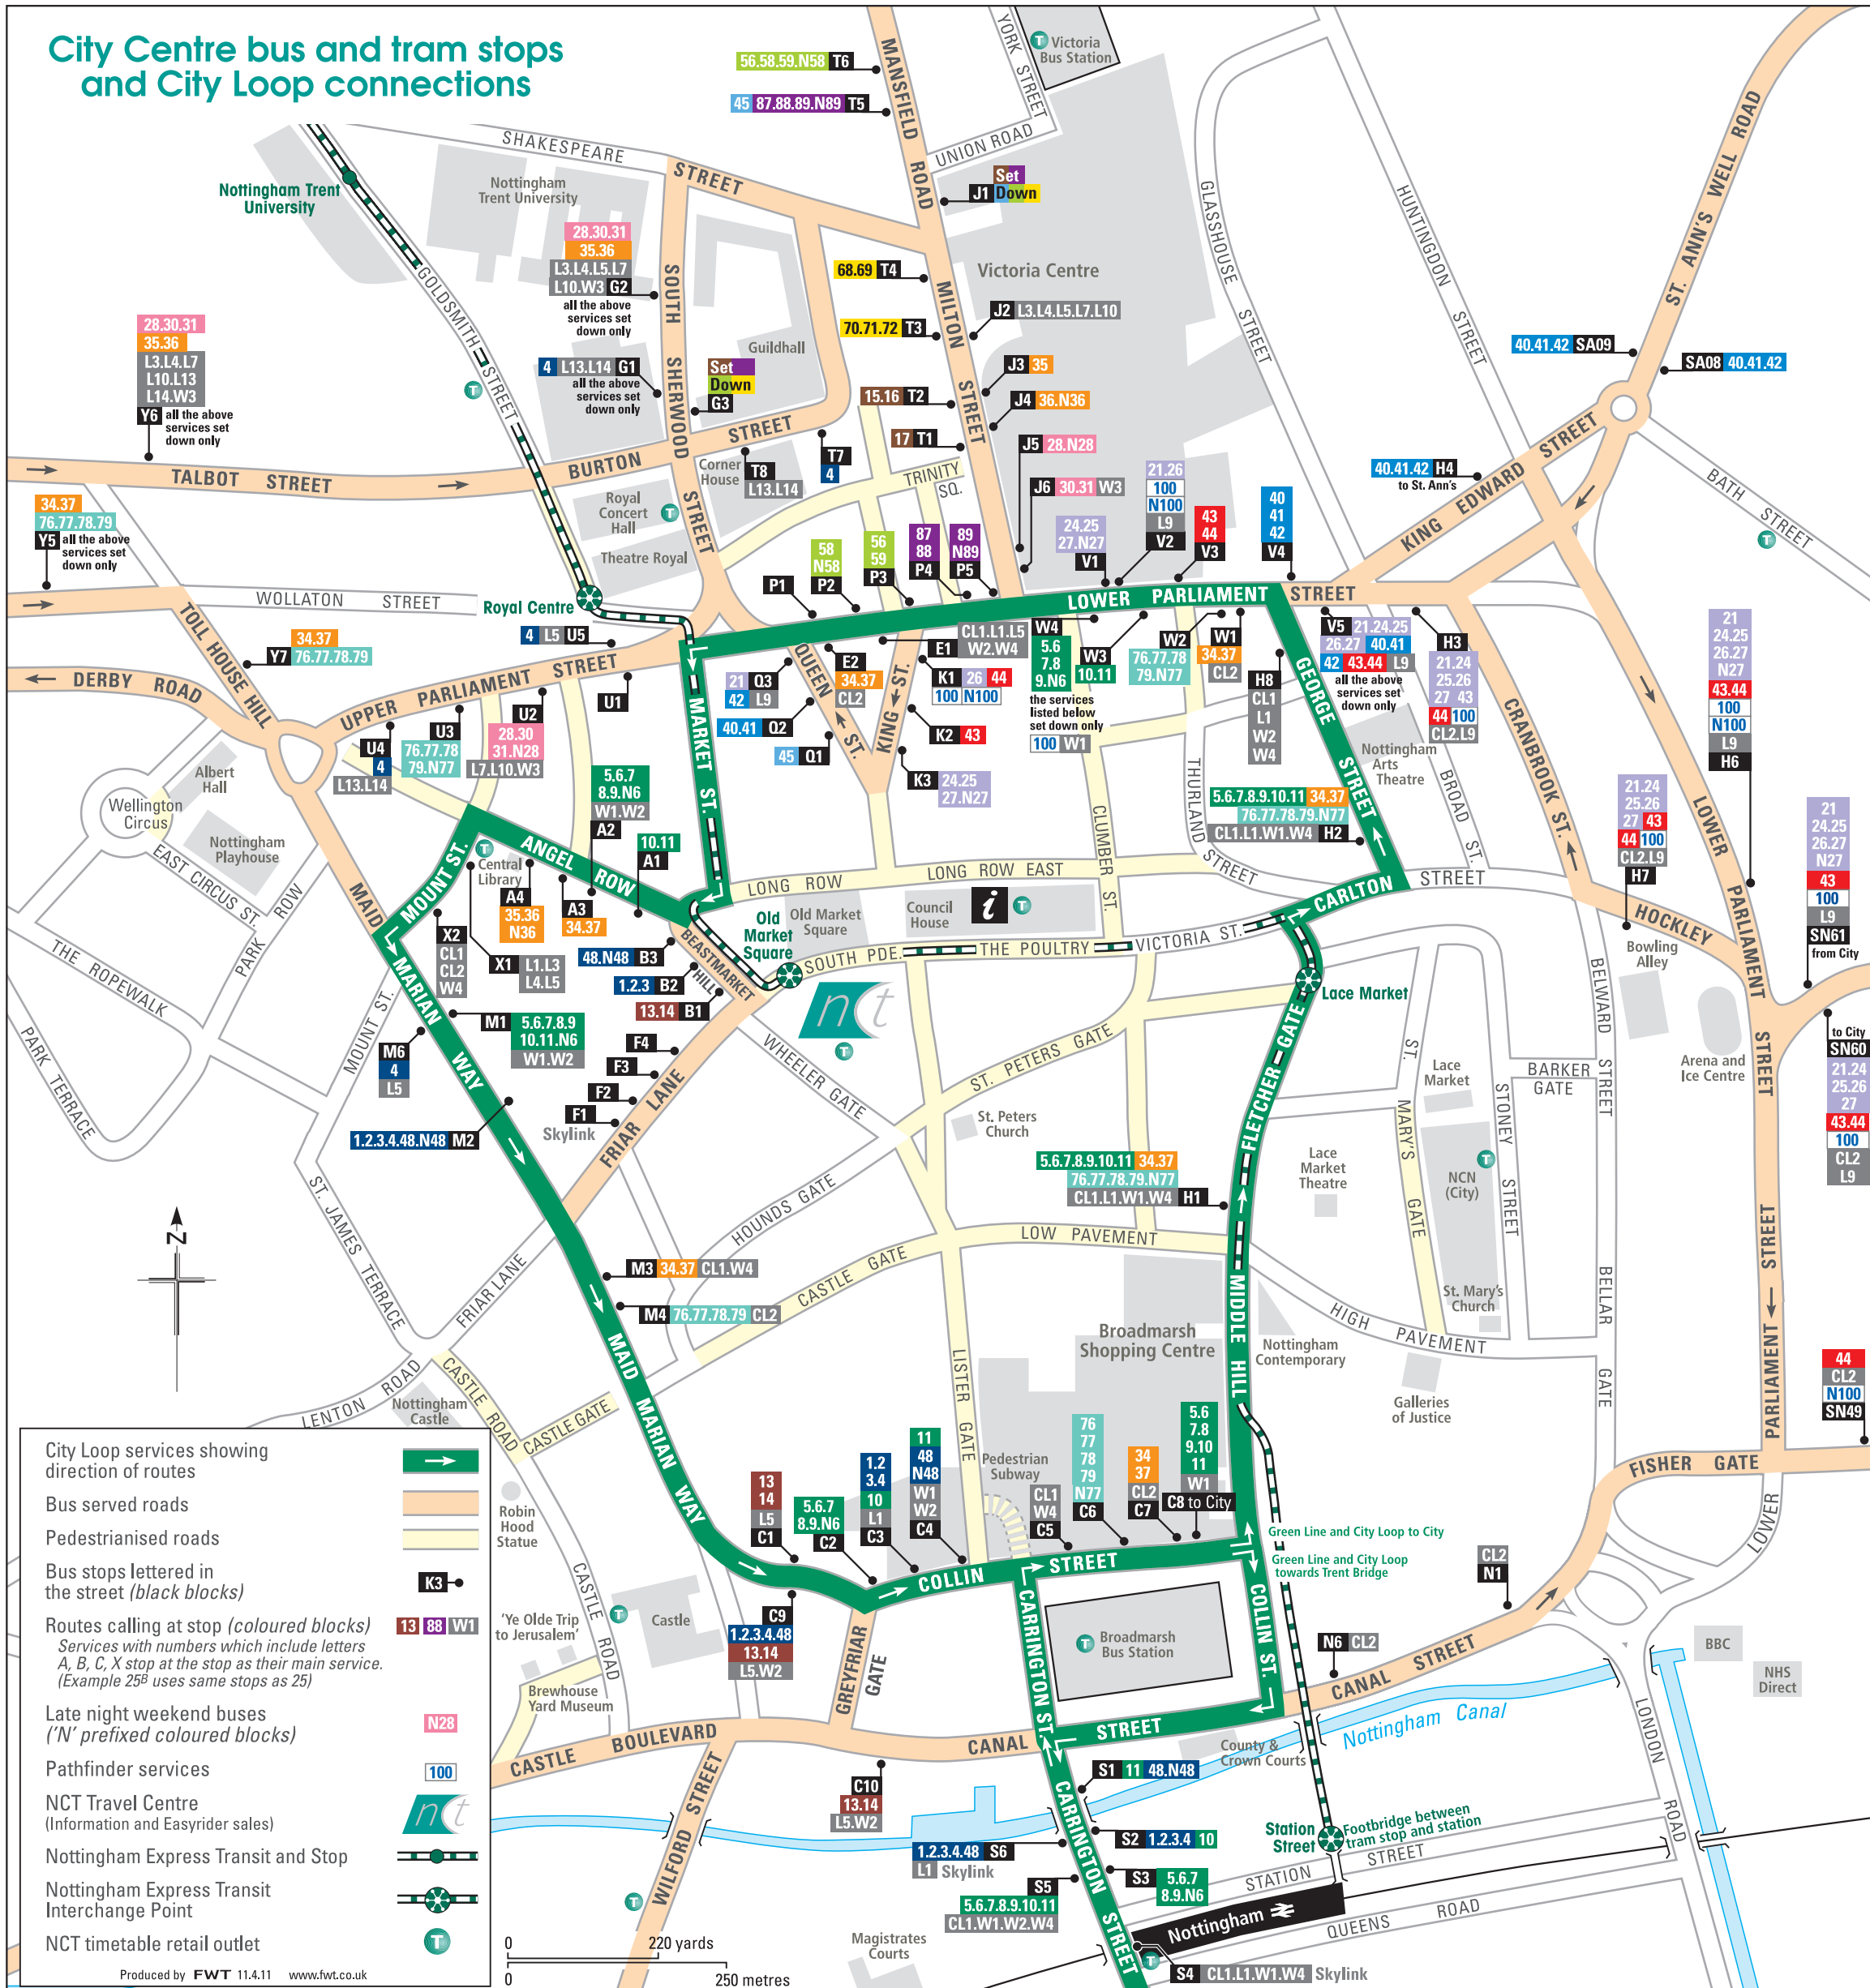

# City Centre bus and tram stops and City Loop connections

City Loop services showing direction of routes

Bus served roads

Pedestrianised roads

Bus stops lettered in the street (black blocks)

Routes calling at stop (coloured blocks)  
Services with numbers which include letters A, B, C, X stop at the stop as their main service. (Example 25<sup>B</sup> uses same stops as 25)

Late night weekend buses ('N' prefixed coloured blocks)

Pathfinder services

NCT Travel Centre (Information and Easyrider sales)

Nottingham Express Transit and Stop

Nottingham Express Transit Interchange Point

NCT timetable retail outlet