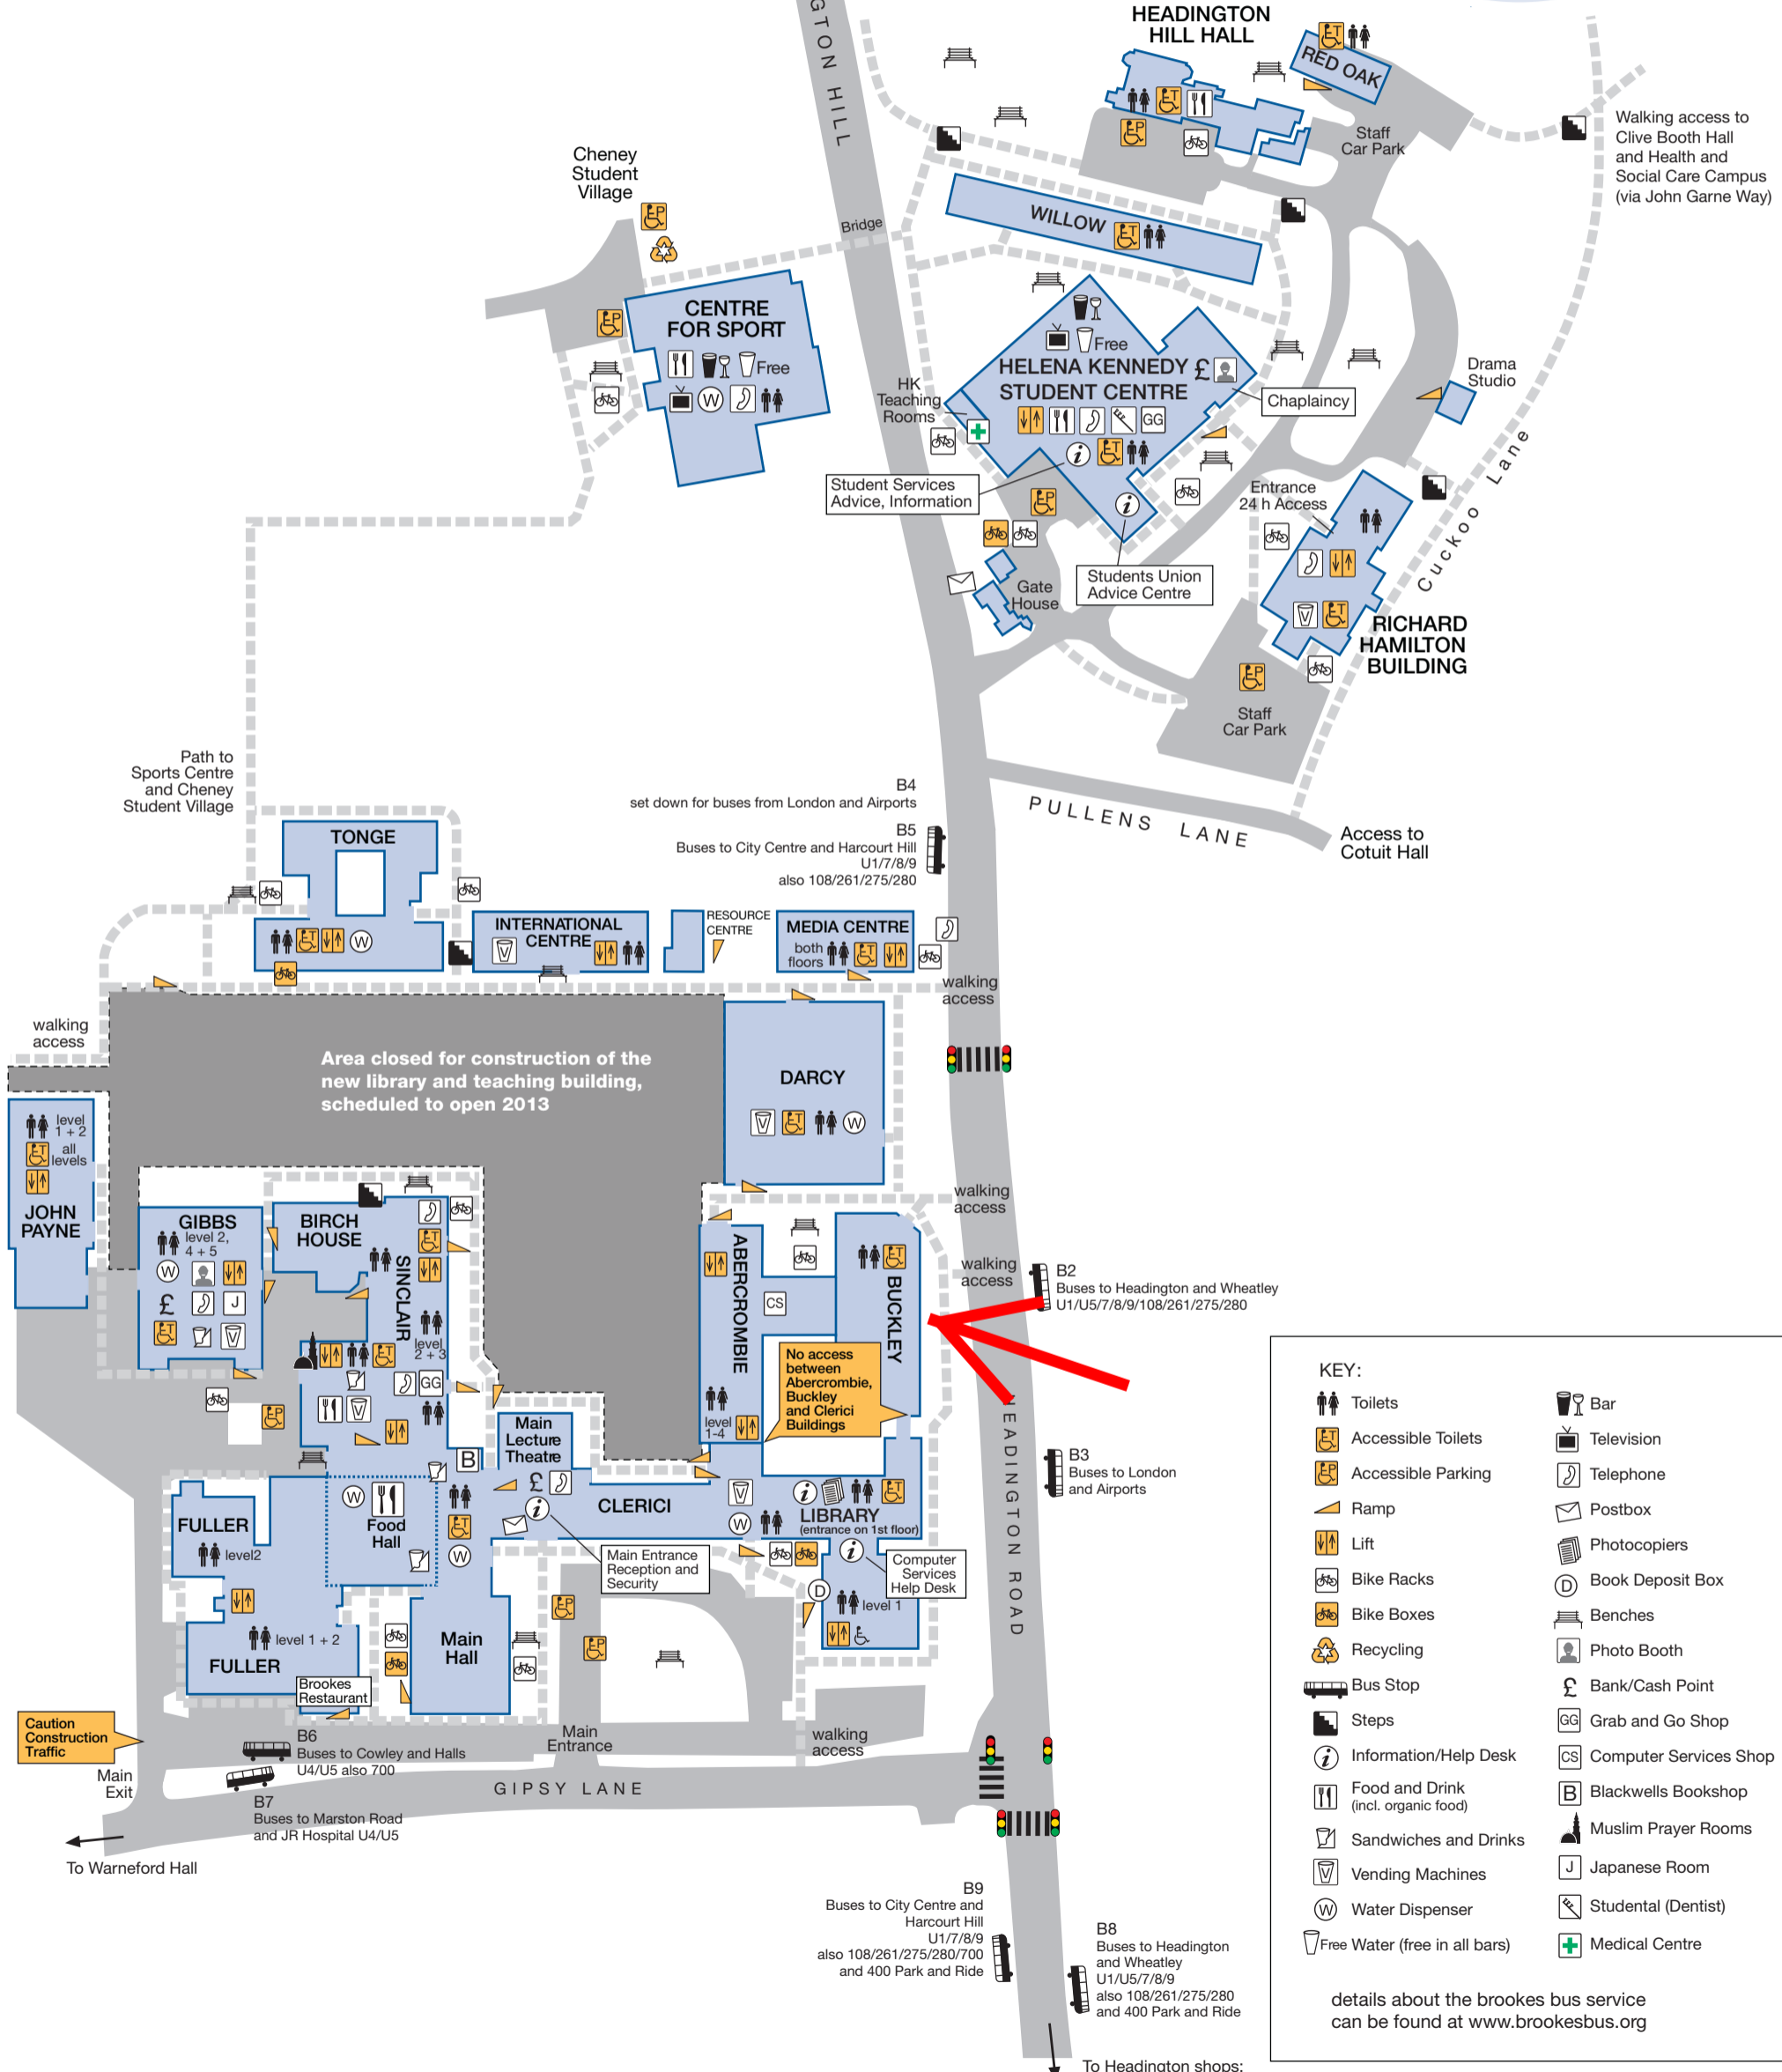

The Useful Stuff Map

HEADINGTON CAMPUS

To City Centre

To Health and Social Care Campus via Marston Road and Jack Straw's Lane

B1 Buses to Headington and Wheatley U1/U5/7/8/9/108/261/275/280

KEY:

Toilets	Bar
Accessible Toilets	Television
Accessible Parking	Telephone
Ramp	Postbox
Lift	Photocopiers
Bike Racks	Book Deposit Box
Bike Boxes	Benches
Recycling	Photo Booth
Bus Stop	Bank/Cash Point
Steps	GG Grab and Go Shop
Information/Help Desk	CS Computer Services Shop
Food and Drink (incl. organic food)	B Blackwells Bookshop
Sandwiches and Drinks	Muslim Prayer Rooms
Vending Machines	J Japanese Room
Water Dispenser	Studental (Dentist)
Free Water (free in all bars)	Medical Centre

details about the brookes bus service can be found at www.brookesbus.org

designed by Media Workshop for Student Services (01.11)