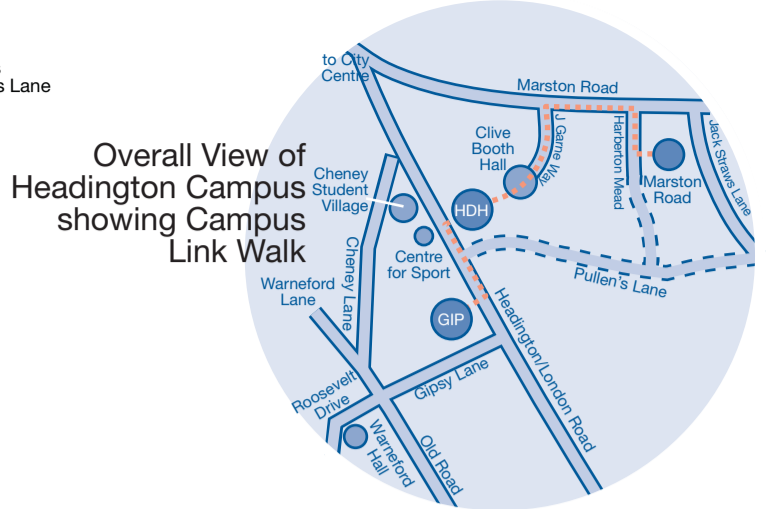

The Useful Stuff Map

HEADINGTON CAMPUS

To City Centre

To Health and Social Care Campus via Marston Road and Jack Straw's Lane

B1 Buses to Headington and Wheatley U1/U5/7/8/9/108/261/275/280

KEY:

Toilets	Bar
Accessible Toilets	Television
Accessible Parking	Telephone
Ramp	Postbox
Lift	Photocopiers
Bike Racks	Book Deposit Box
Bike Boxes	Benches
Recycling	Photo Booth
Bus Stop	Bank/Cash Point
Steps	GG Grab and Go Shop
Information/Help Desk	CS Computer Services Shop
Food and Drink (incl. organic food)	B Blackwells Bookshop
Sandwiches and Drinks	Muslim Prayer Rooms
Vending Machines	J Japanese Room
Water Dispenser	Studental (Dentist)
Free Water (free in all bars)	Medical Centre

details about the brookes bus service can be found at www.brookesbus.org

designed by Media Workshop for Student Services (01.11)