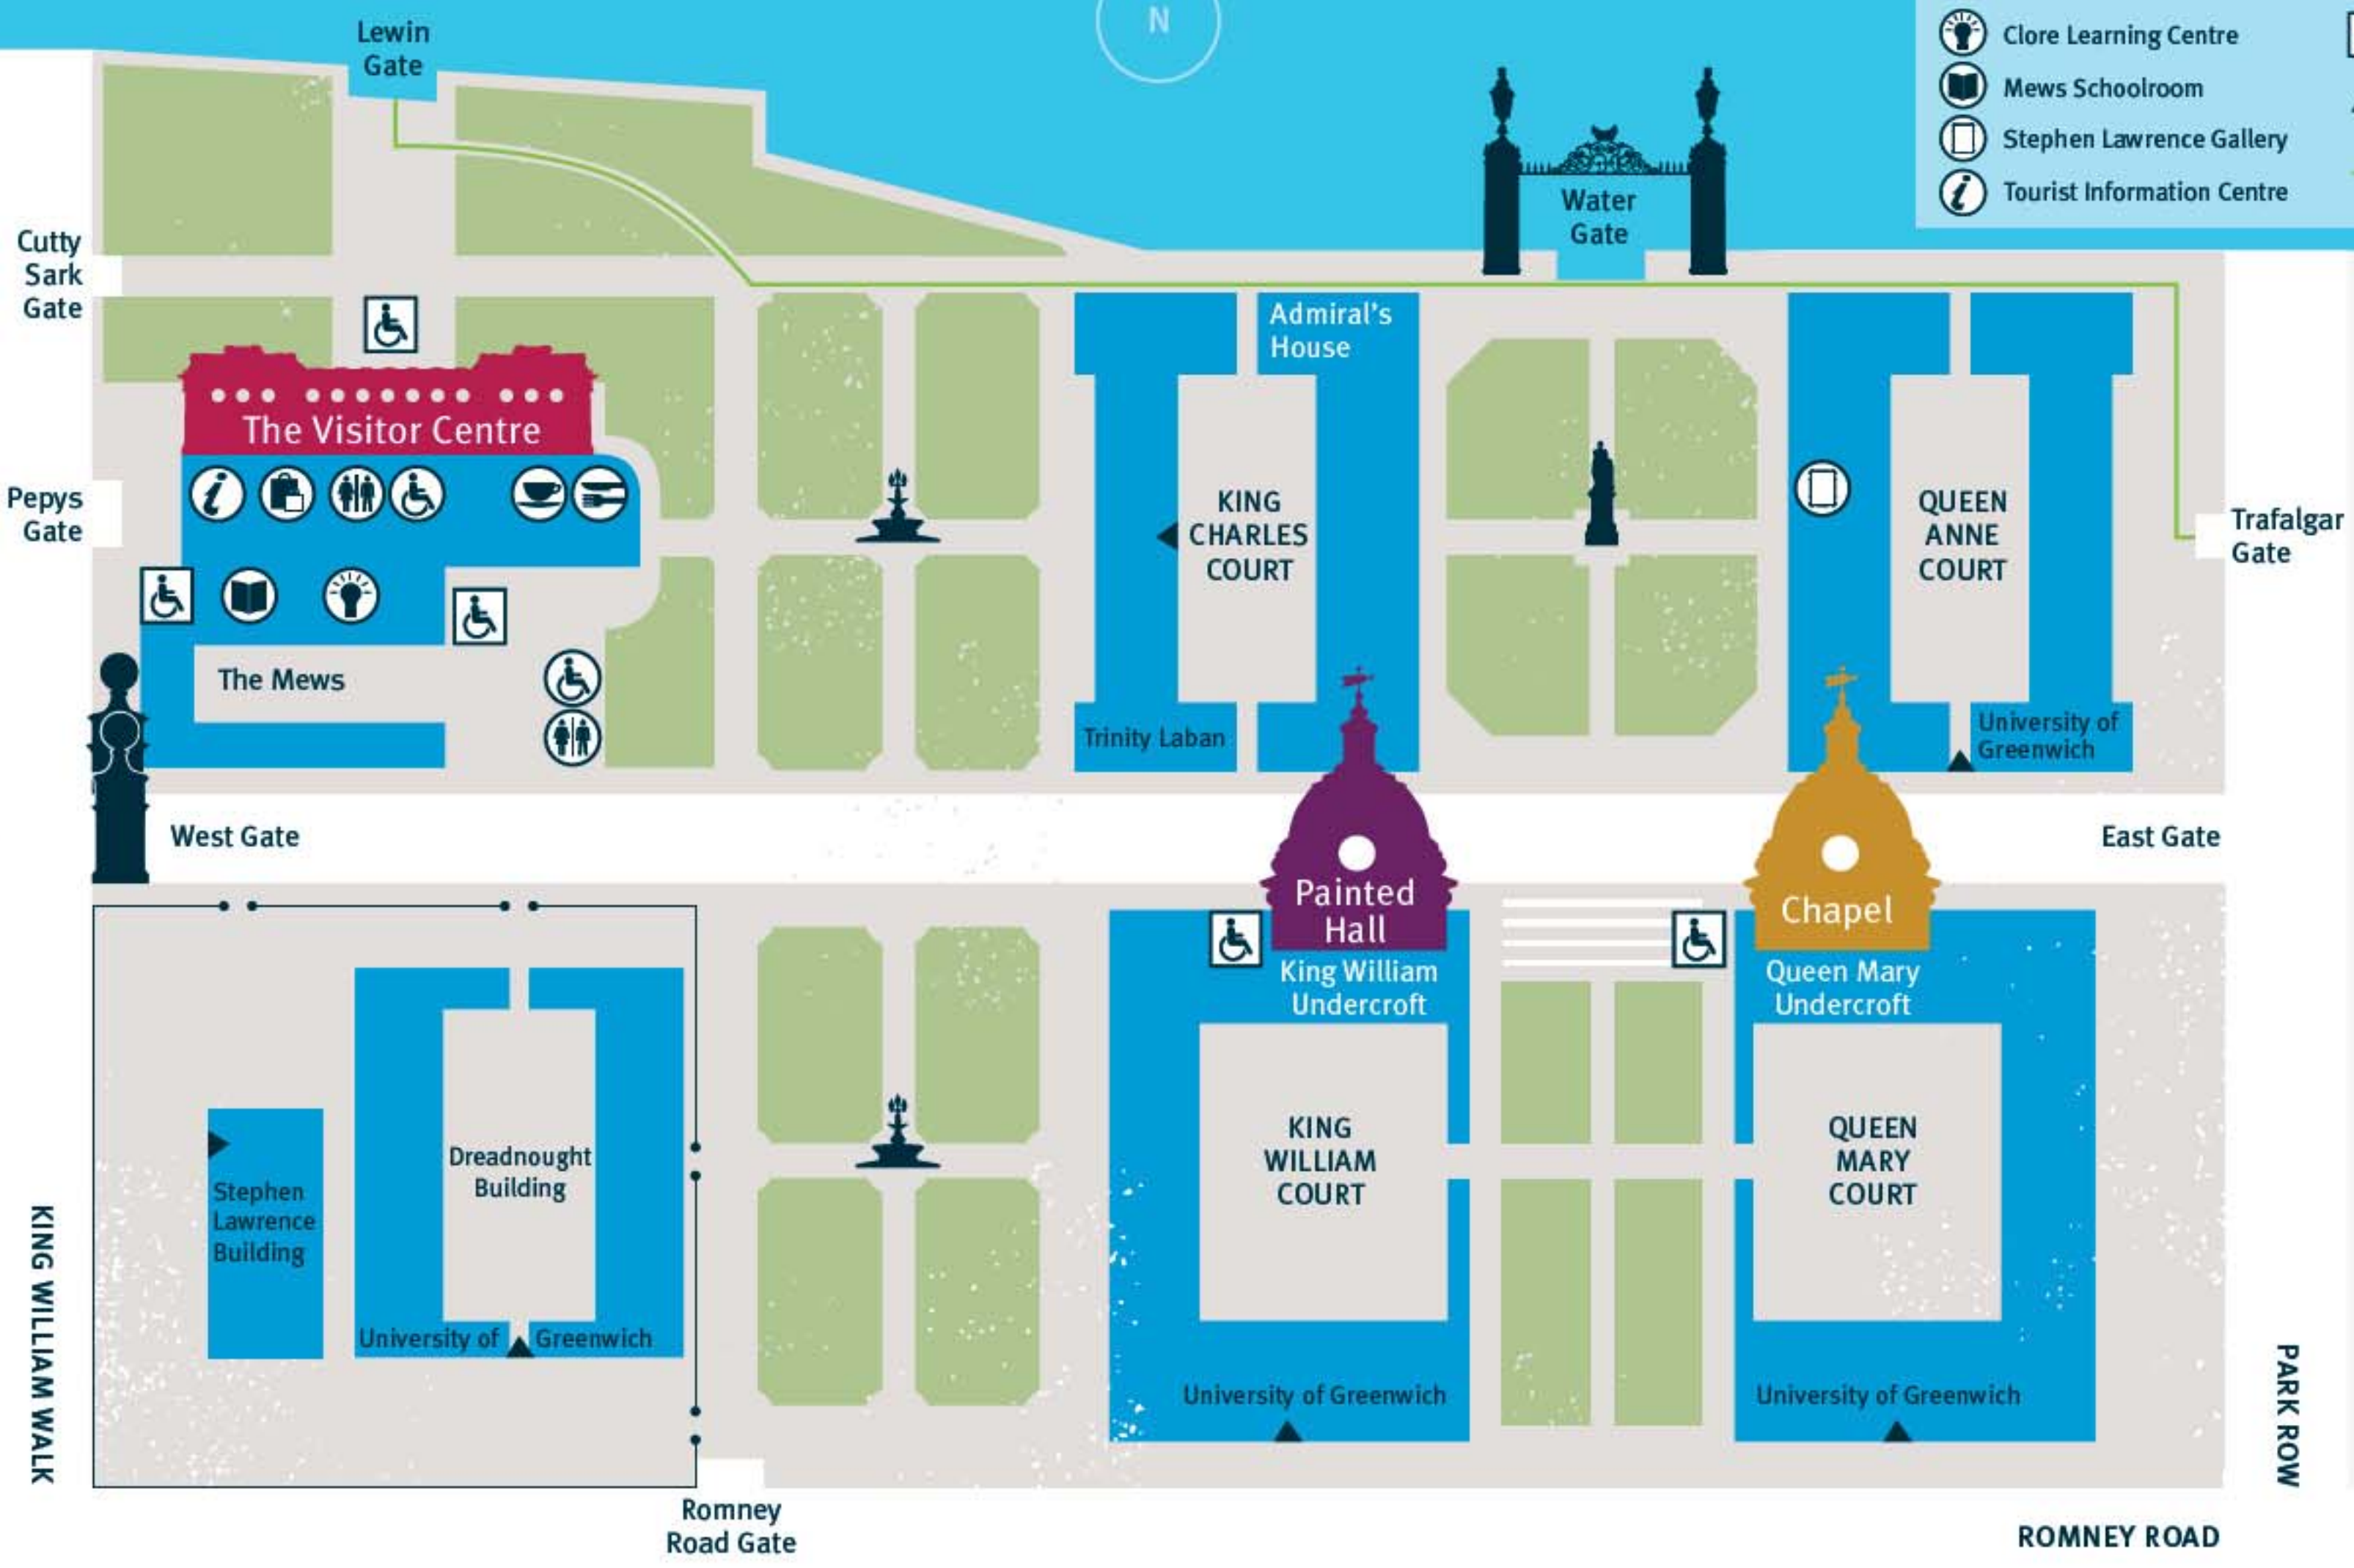

GREENWICH PIER

RIVER THAMES

KEY

- Clore Learning Centre
- Mews Schoolroom
- Stephen Lawrence Gallery
- Tourist Information Centre
- Accessible entrance
- Student accessible entrance
- Cycle path

GREENWICH ↑
FOOT TUNNEL

CUTTY SARK DLR

COLLEGE APPROACH

← GREENWICH STATION

Bus 199

Buses 129, 177, 180, 188, 286, 386

MAZE HILL STATION