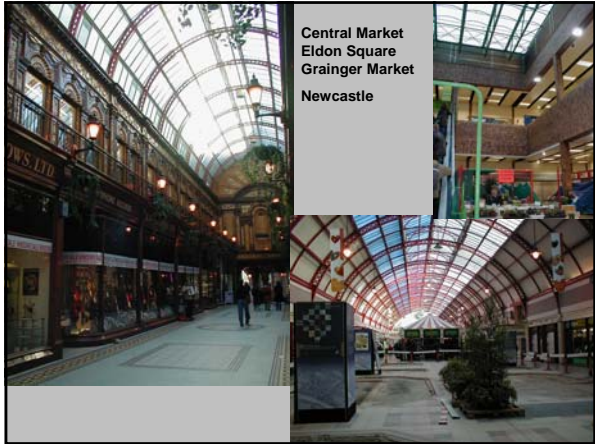

**Gare du Nord, Paris**

Train Shed  
Stoke-on-Trent

Tynemouth Metro Station  
Newcastle

Bakers Street Central Line Tube Station  
London

Power Plant  
Chicago

South Kensington Tube Station  
London

Barton Arcade  
Manchester

Central Market  
Eldon Square  
Grainger Market  
Newcastle

Greenwich Market, London

Covent Garden, London

Burlington Arcade, London

Piccadilly Arcade  
London

Harold Washington Cultural  
Center (ex-Public Library)  
Chicago

**Corridor Arcade  
Bath**

**Market Arcade  
and Loading Dock  
Dublin**

**The Rookery  
Chicago**

**Liberty Department Store  
London**

**Marshall Field  
Chicago**

**Samaritaine Department Store, Paris**

Victoria and Albert Museum  
London

Art Institute of Chicago

Daylighted Basement  
London

Public Loo  
St. Christophers Place  
London

Glasgow School of Art  
MacIntosh

Church  
Columbus, IN

**Power Station Arcade  
Dublin**