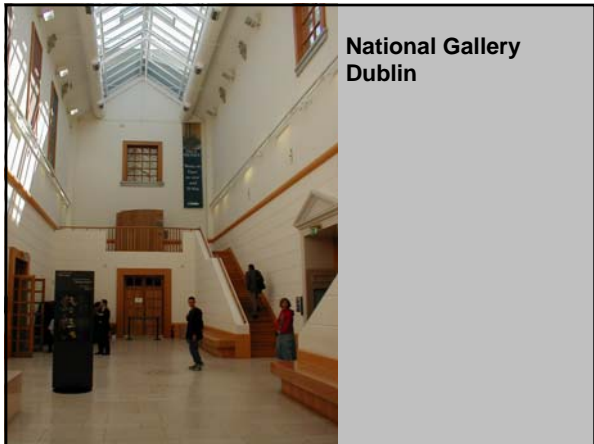

**National Gallery
Dublin**