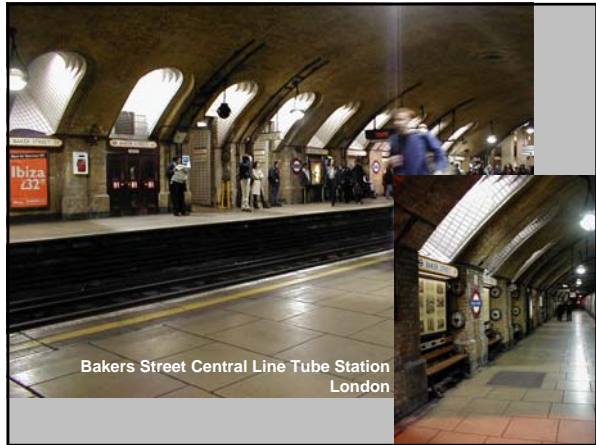

Bakers Street Central Line Tube Station
London