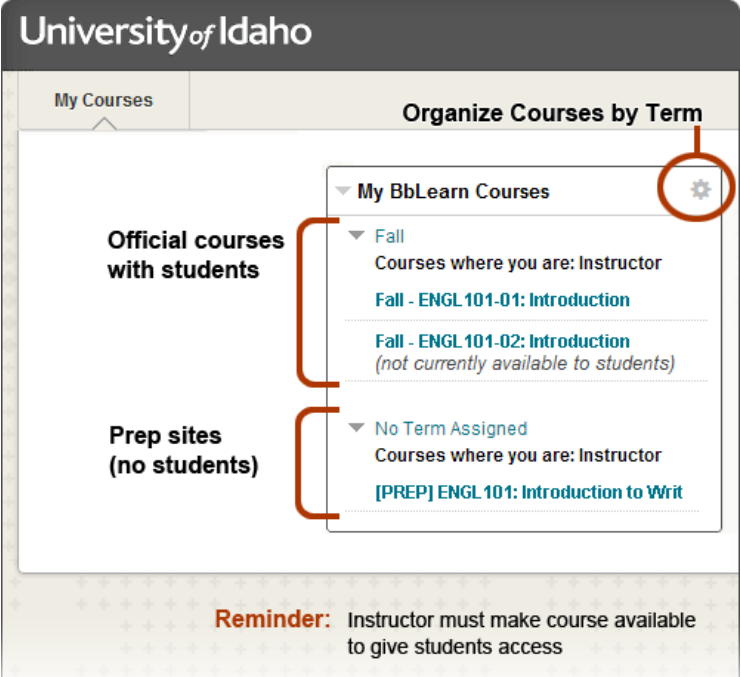

My Courses Homepage

Types of Sites

- OFFICIAL COURSE**
Fall – ENGL101. . . Course auto-generated by Registrar, Students added automatically

- PREPARATION SITE**
[PREP] ENGL101. . . Site requested by Instructor, Students not allowed

- SECTION MERGE**
Fall - MASTER COURSE. . . Combines multiple sections, Students added automatically

- NON-CREDIT SITE**
[UIDAHO] Workshop. . . Workshop or Group Collaboration Site requested by Organizer, Students added by Organizer