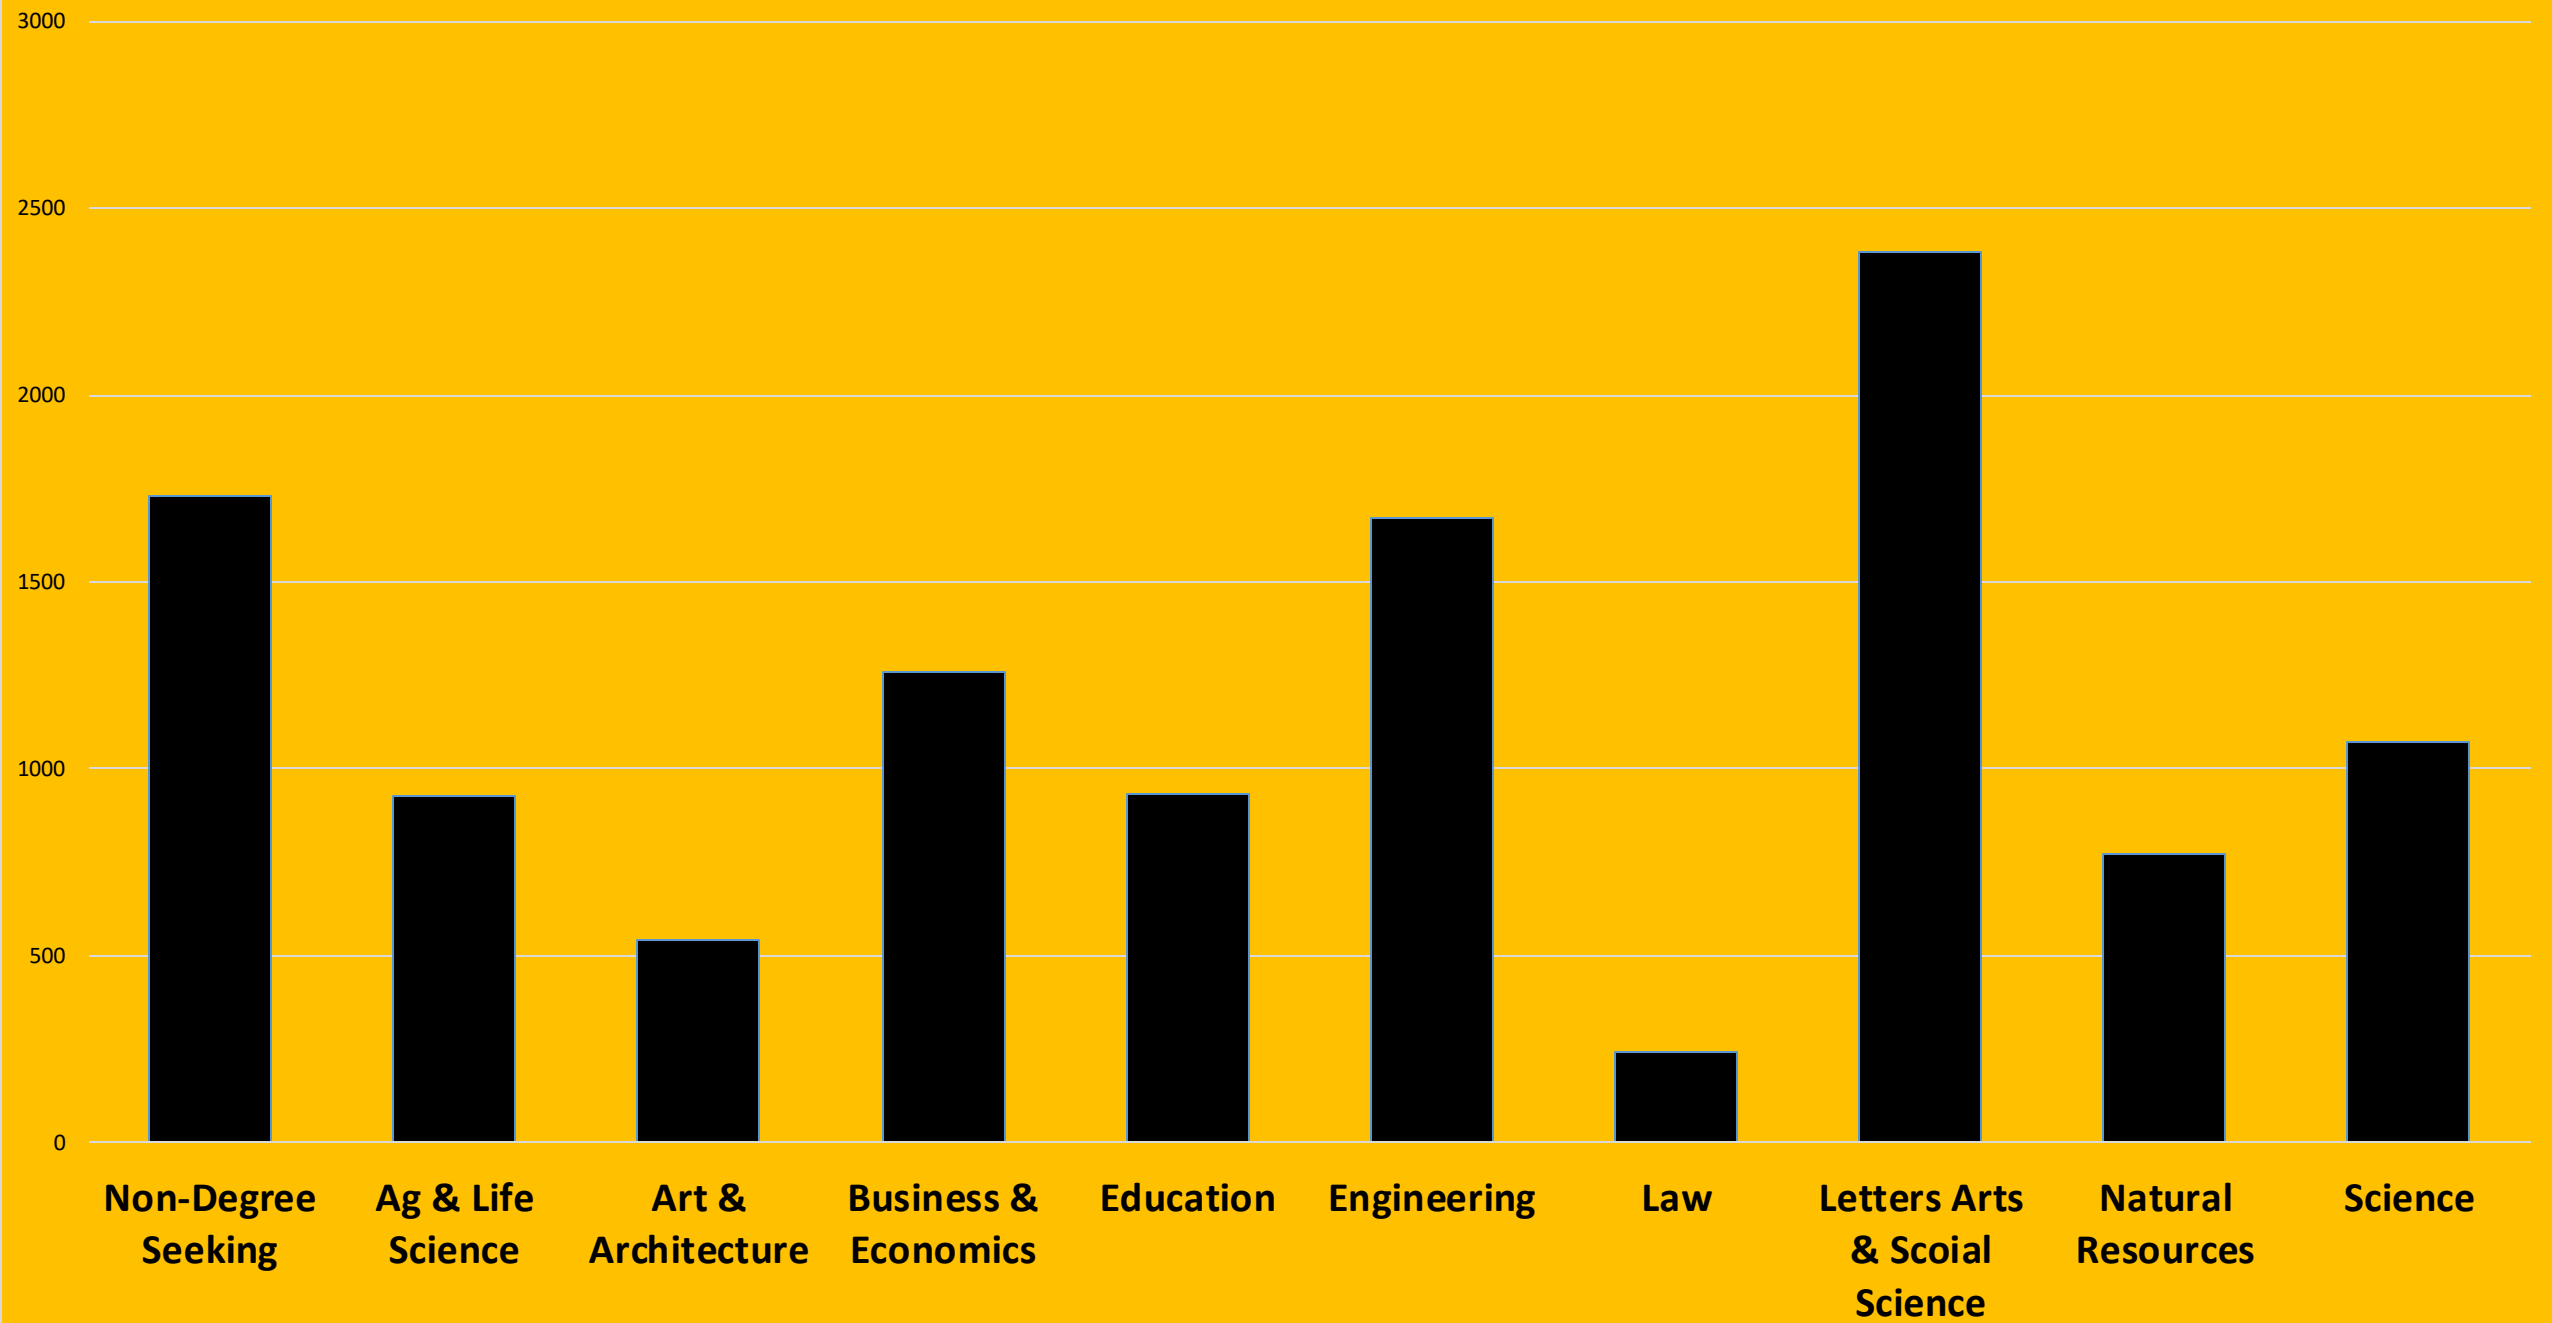

# Fast Facts

Enrollment:	10,791
Degrees Granted:	142,740
School Colors:	Silver & Gold
School Founded:	<b>1889</b>
Idaho became a state:	1890

# Gender

■ Female ■ Male

# Age

■ 24 and Under    ■ 25 and older

## Breakdown by College