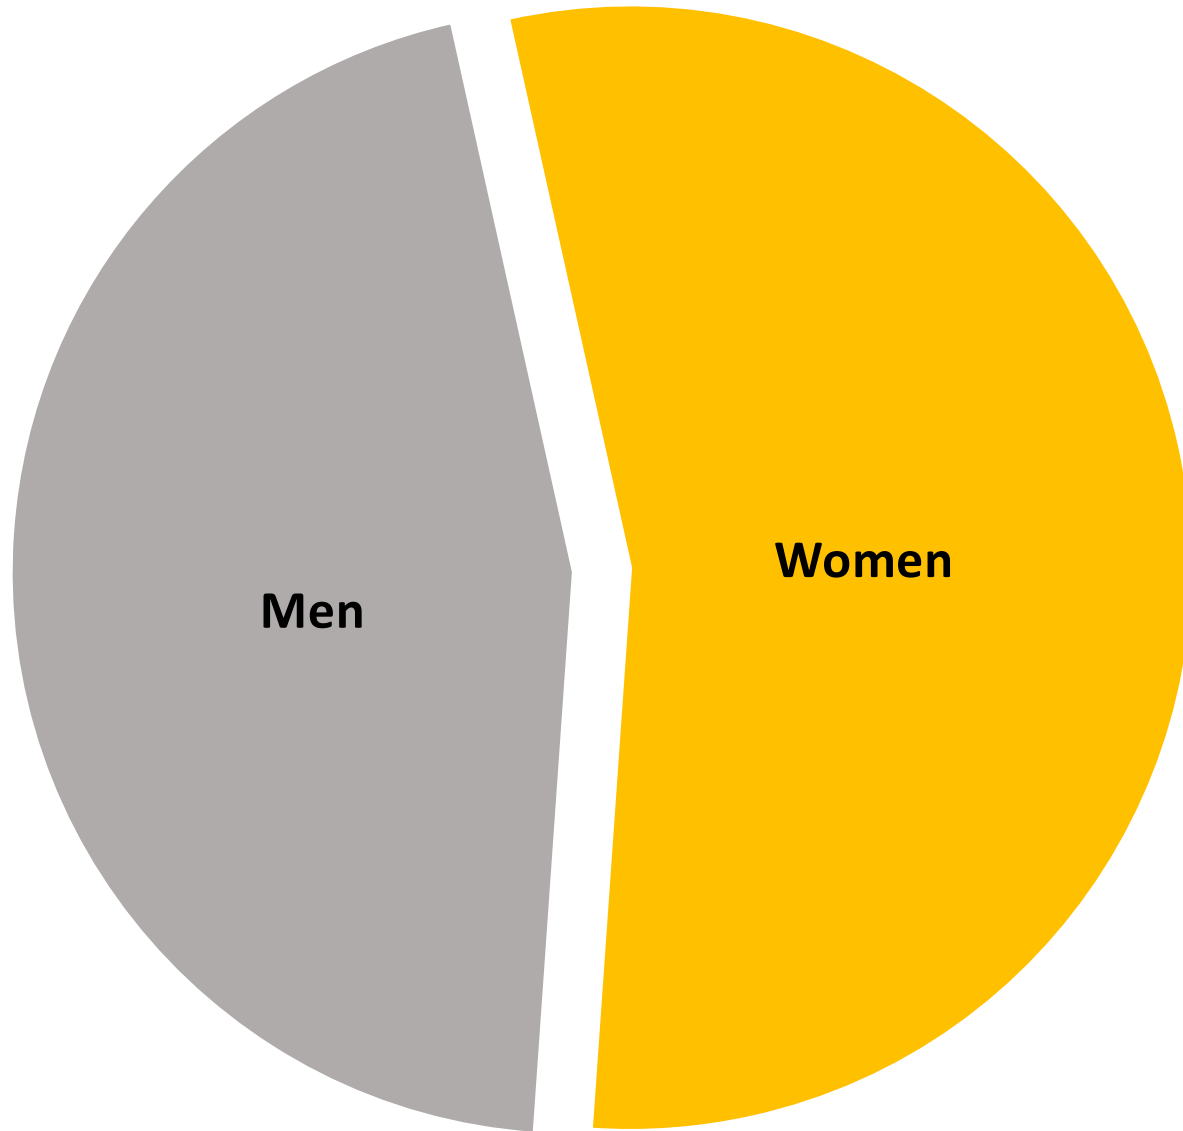

Gender

■ Female ■ Male